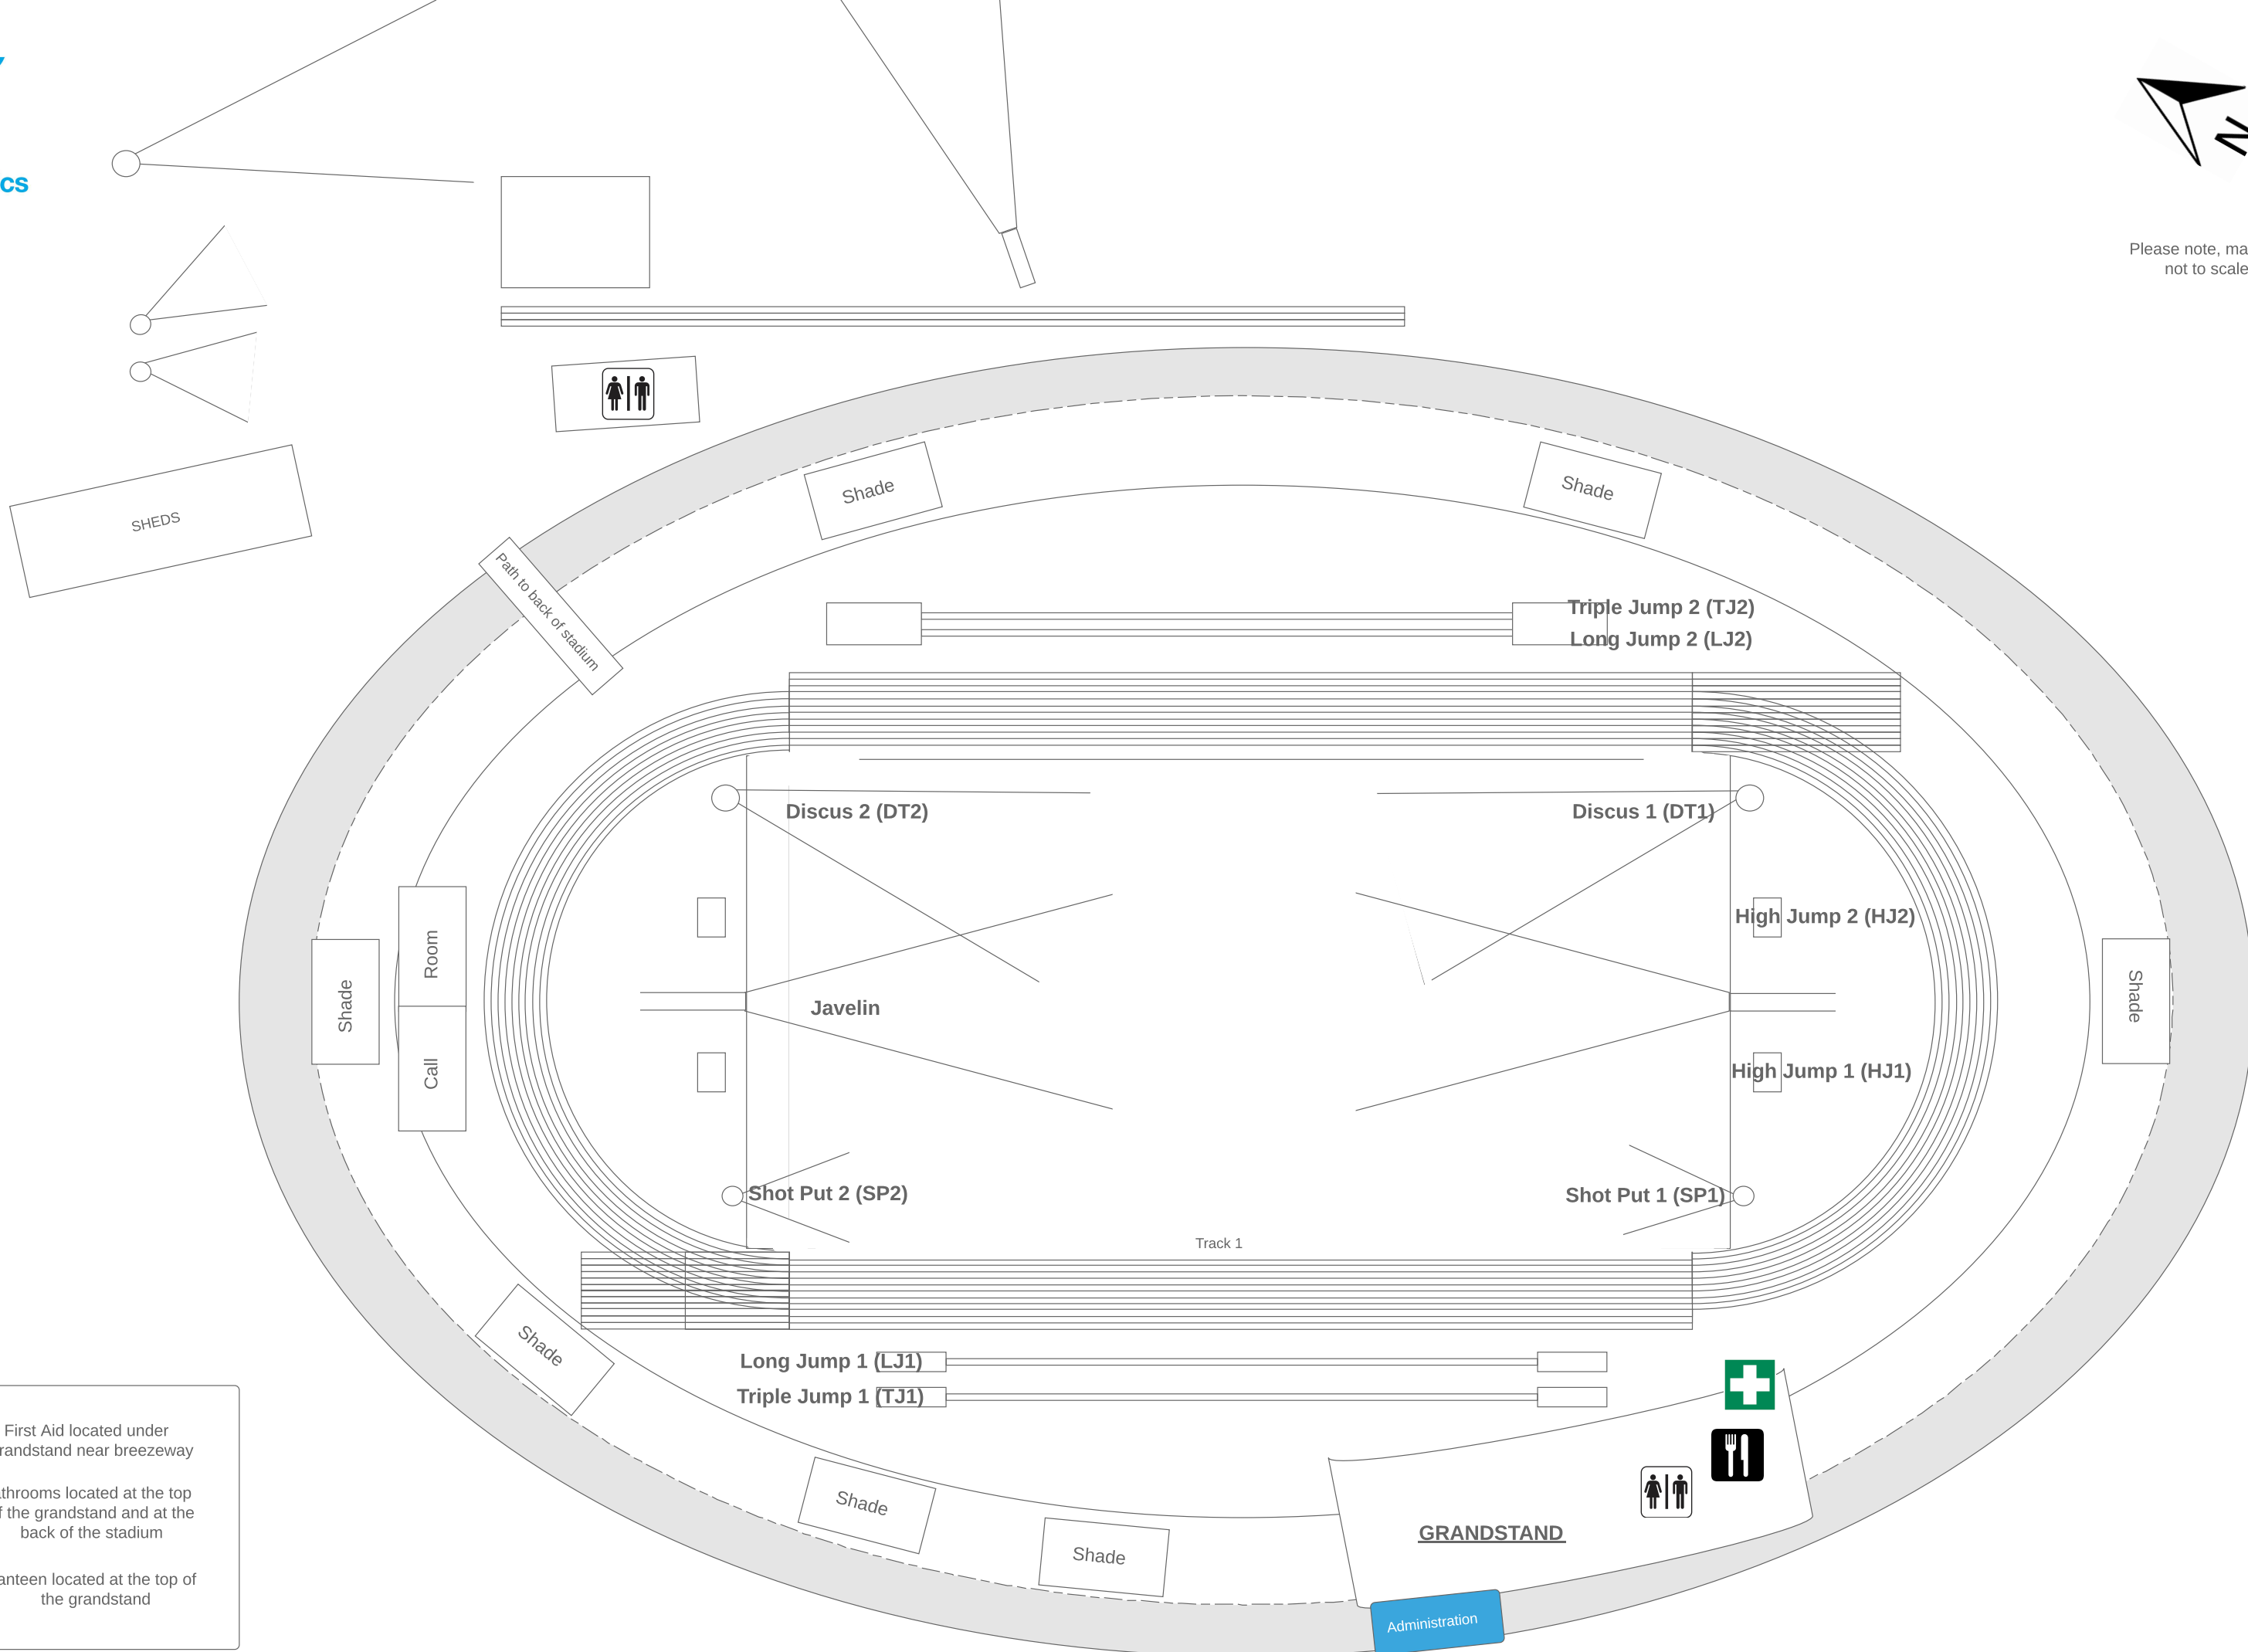

Please note, map is not to scale

-  First Aid located under grandstand near breezeway
-  Bathrooms located at the top of the grandstand and at the back of the stadium
-  Canteen located at the top of the grandstand