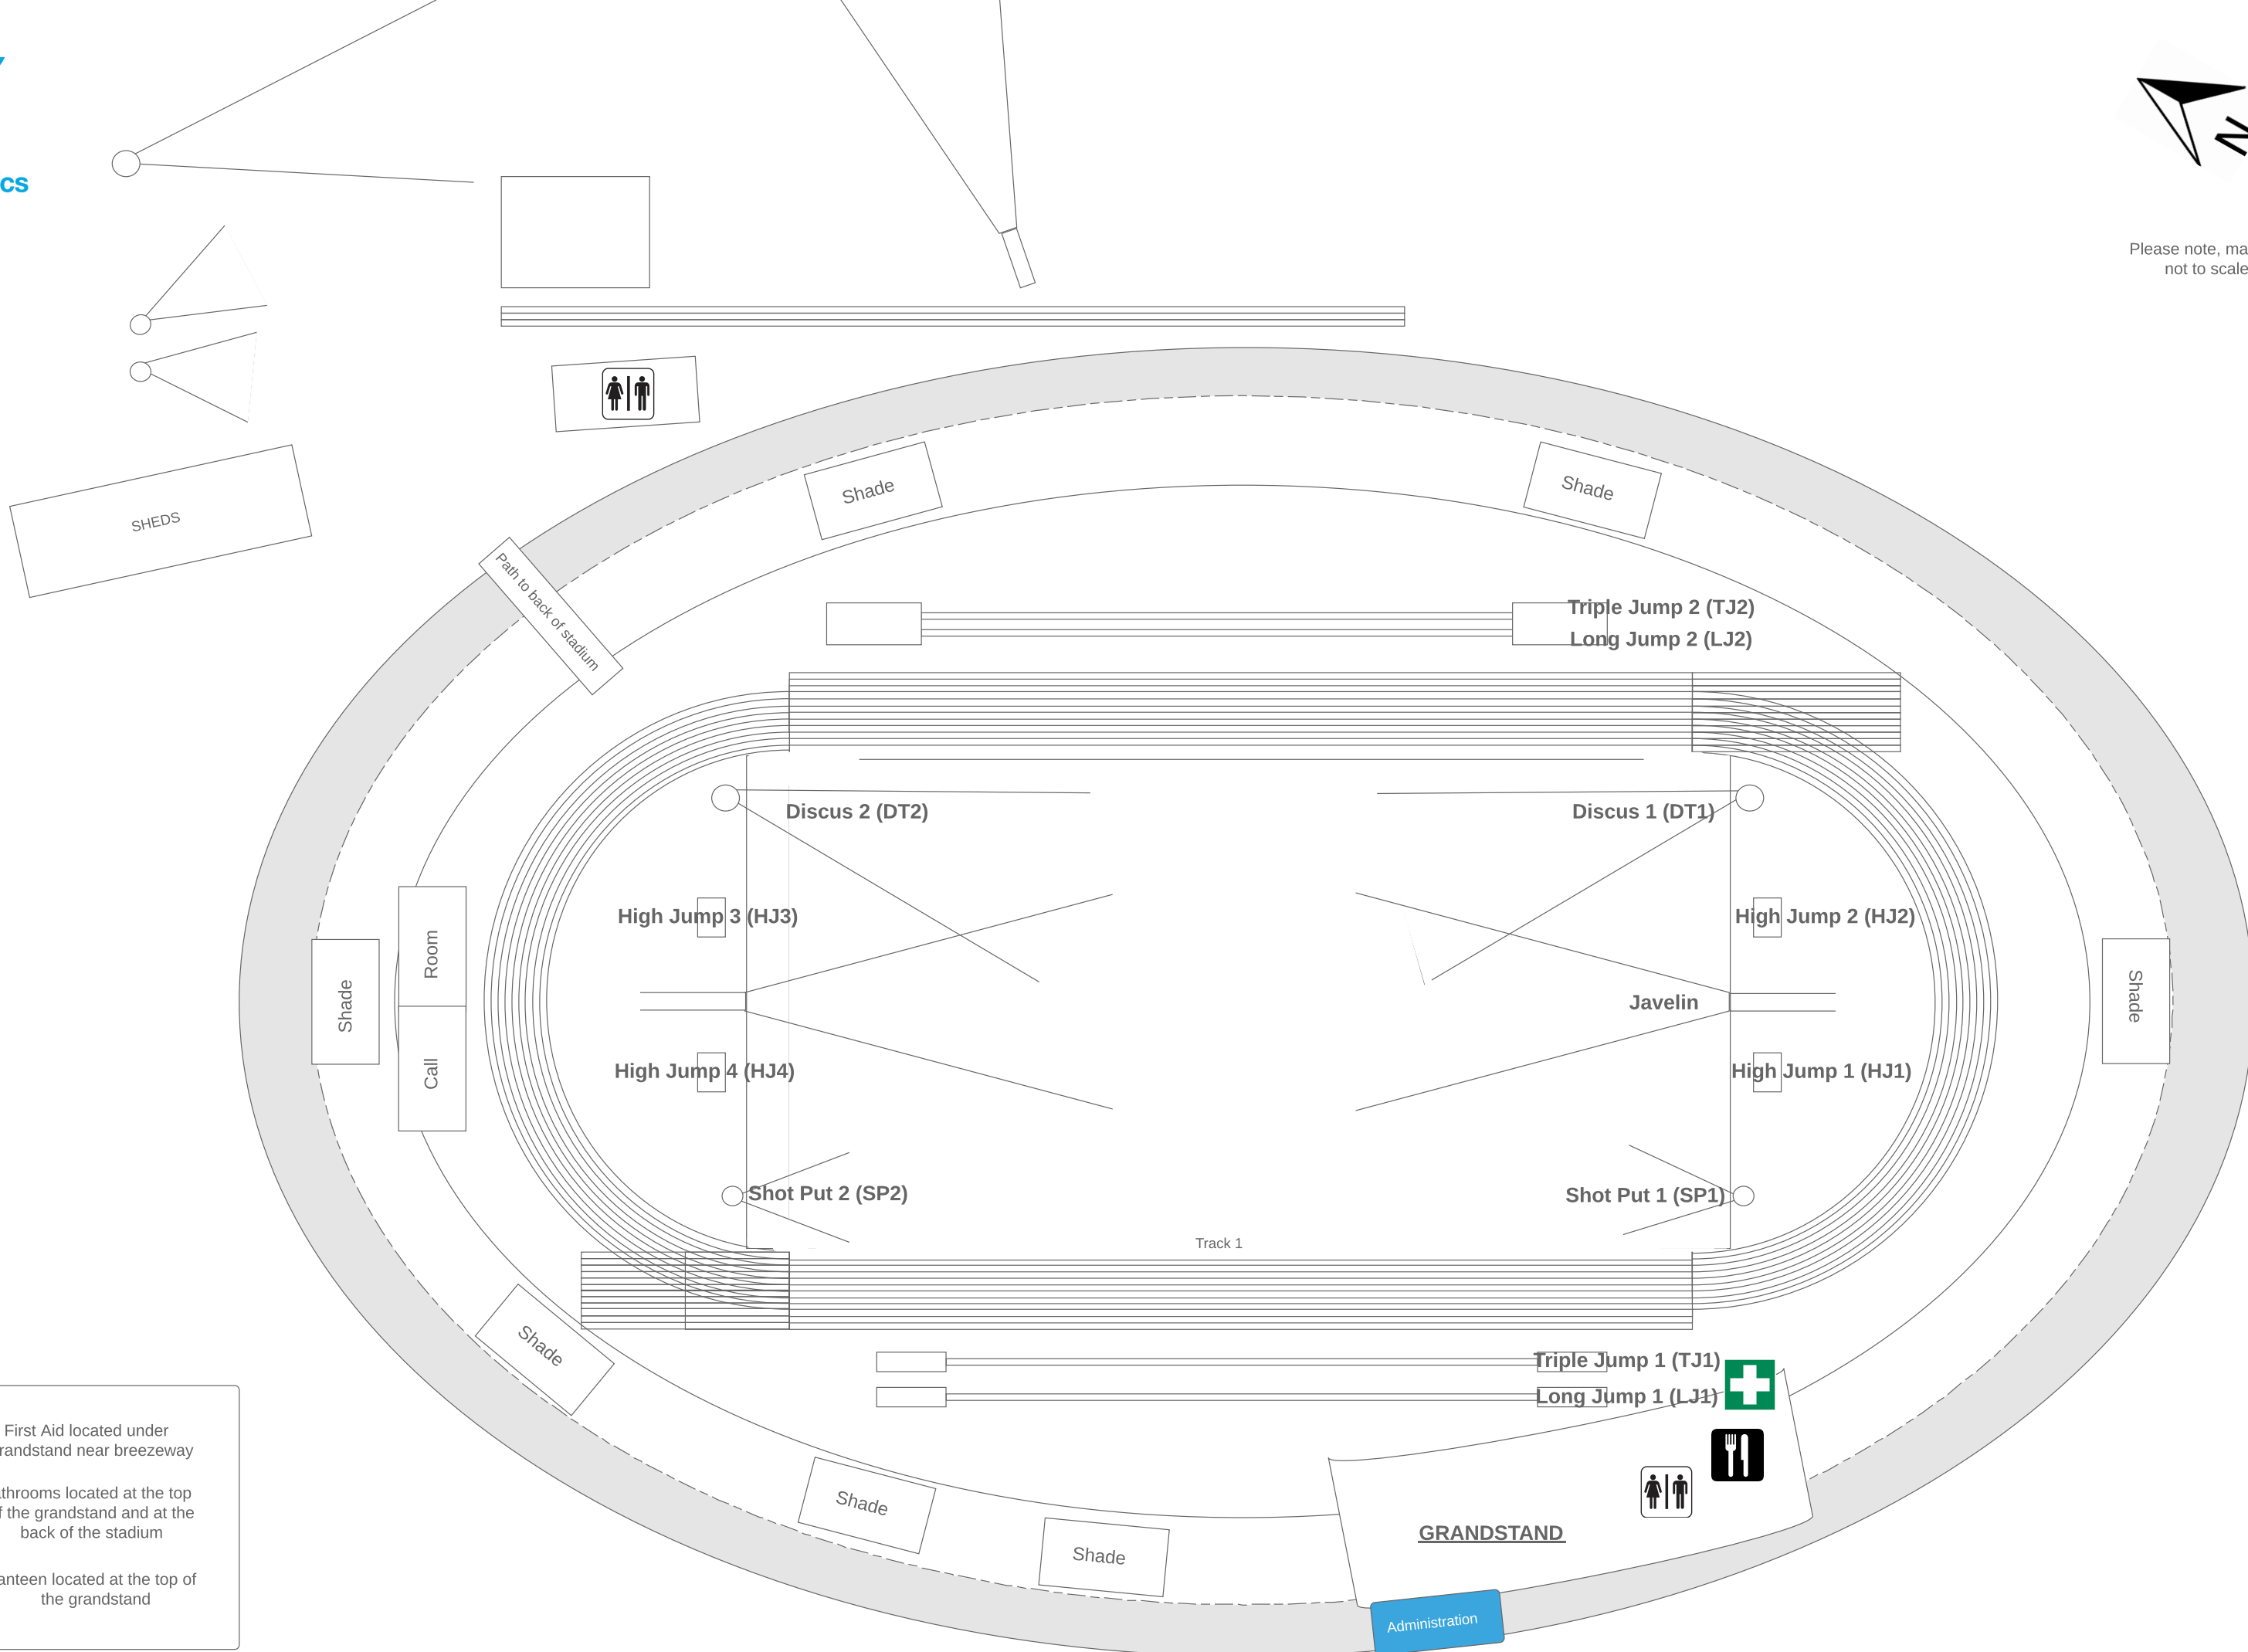

Please note, map is not to scale

-  First Aid located under grandstand near breezeway
-  Bathrooms located at the top of the grandstand and at the back of the stadium
-  Canteen located at the top of the grandstand