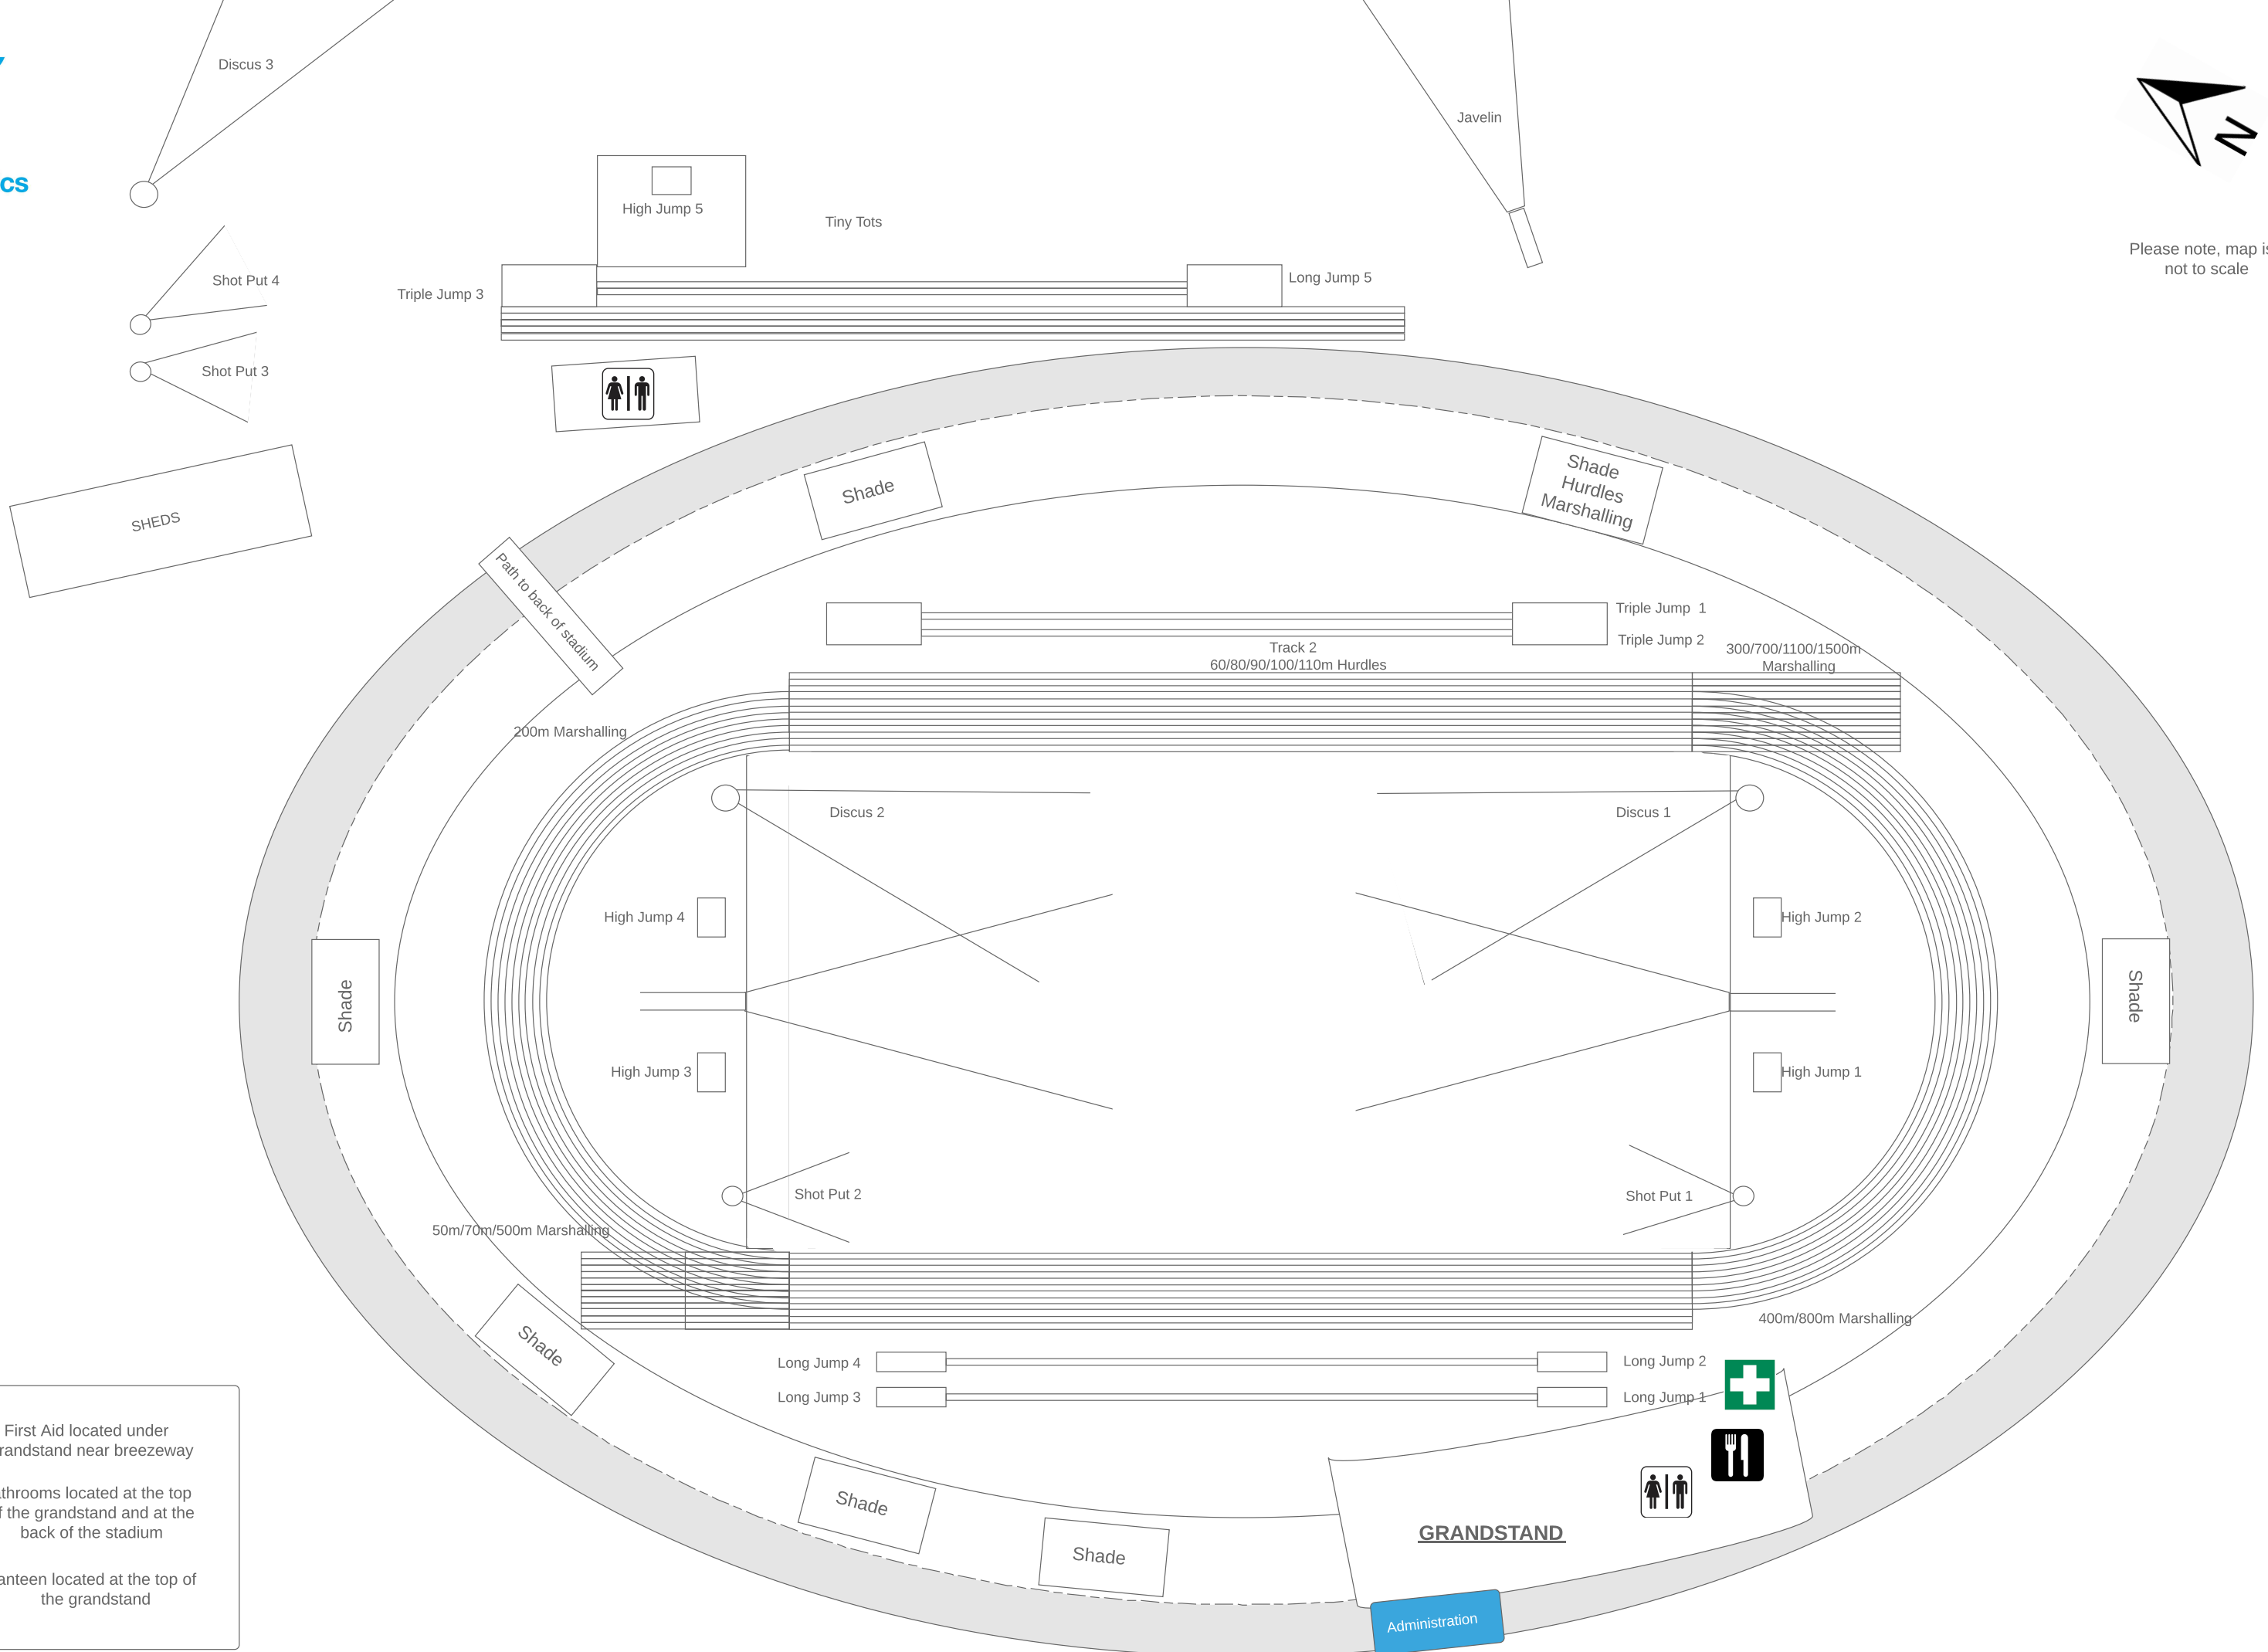

Please note, map is not to scale

-  First Aid located under grandstand near breezeway
-  Bathrooms located at the top of the grandstand and at the back of the stadium
-  Canteen located at the top of the grandstand