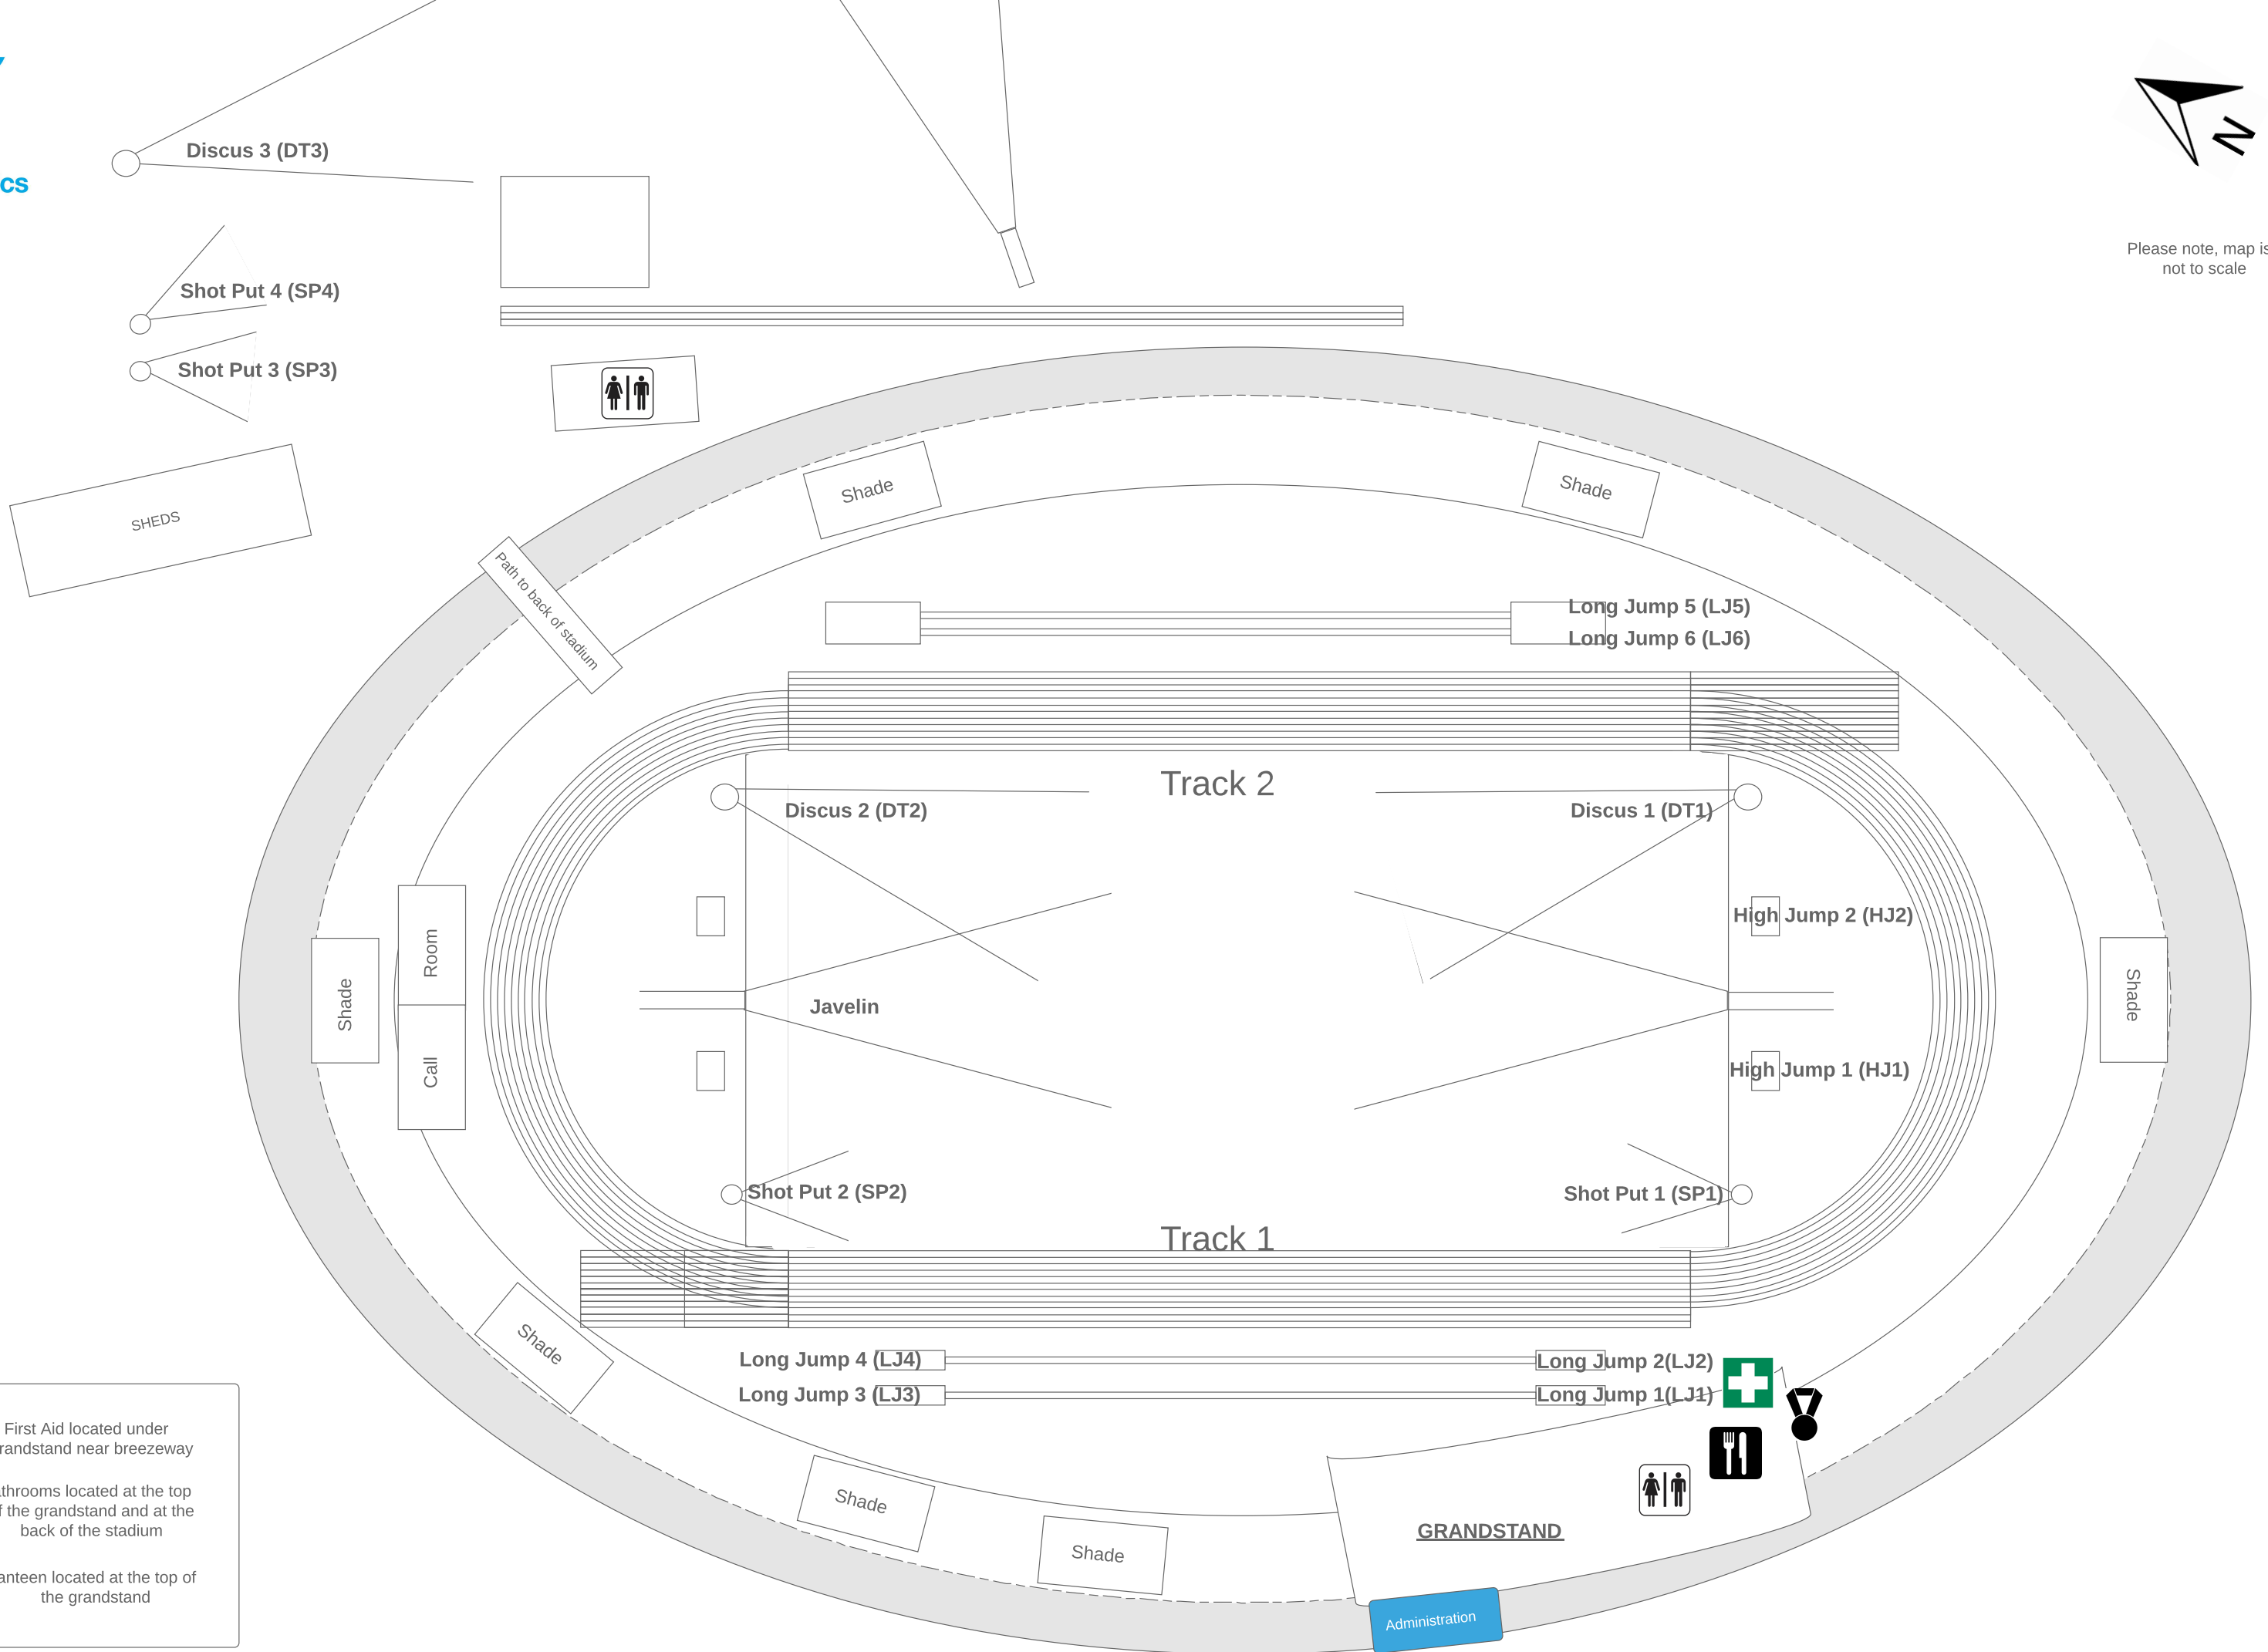

Please note, map is not to scale

-  First Aid located under grandstand near breezeway
-  Bathrooms located at the top of the grandstand and at the back of the stadium
-  Canteen located at the top of the grandstand