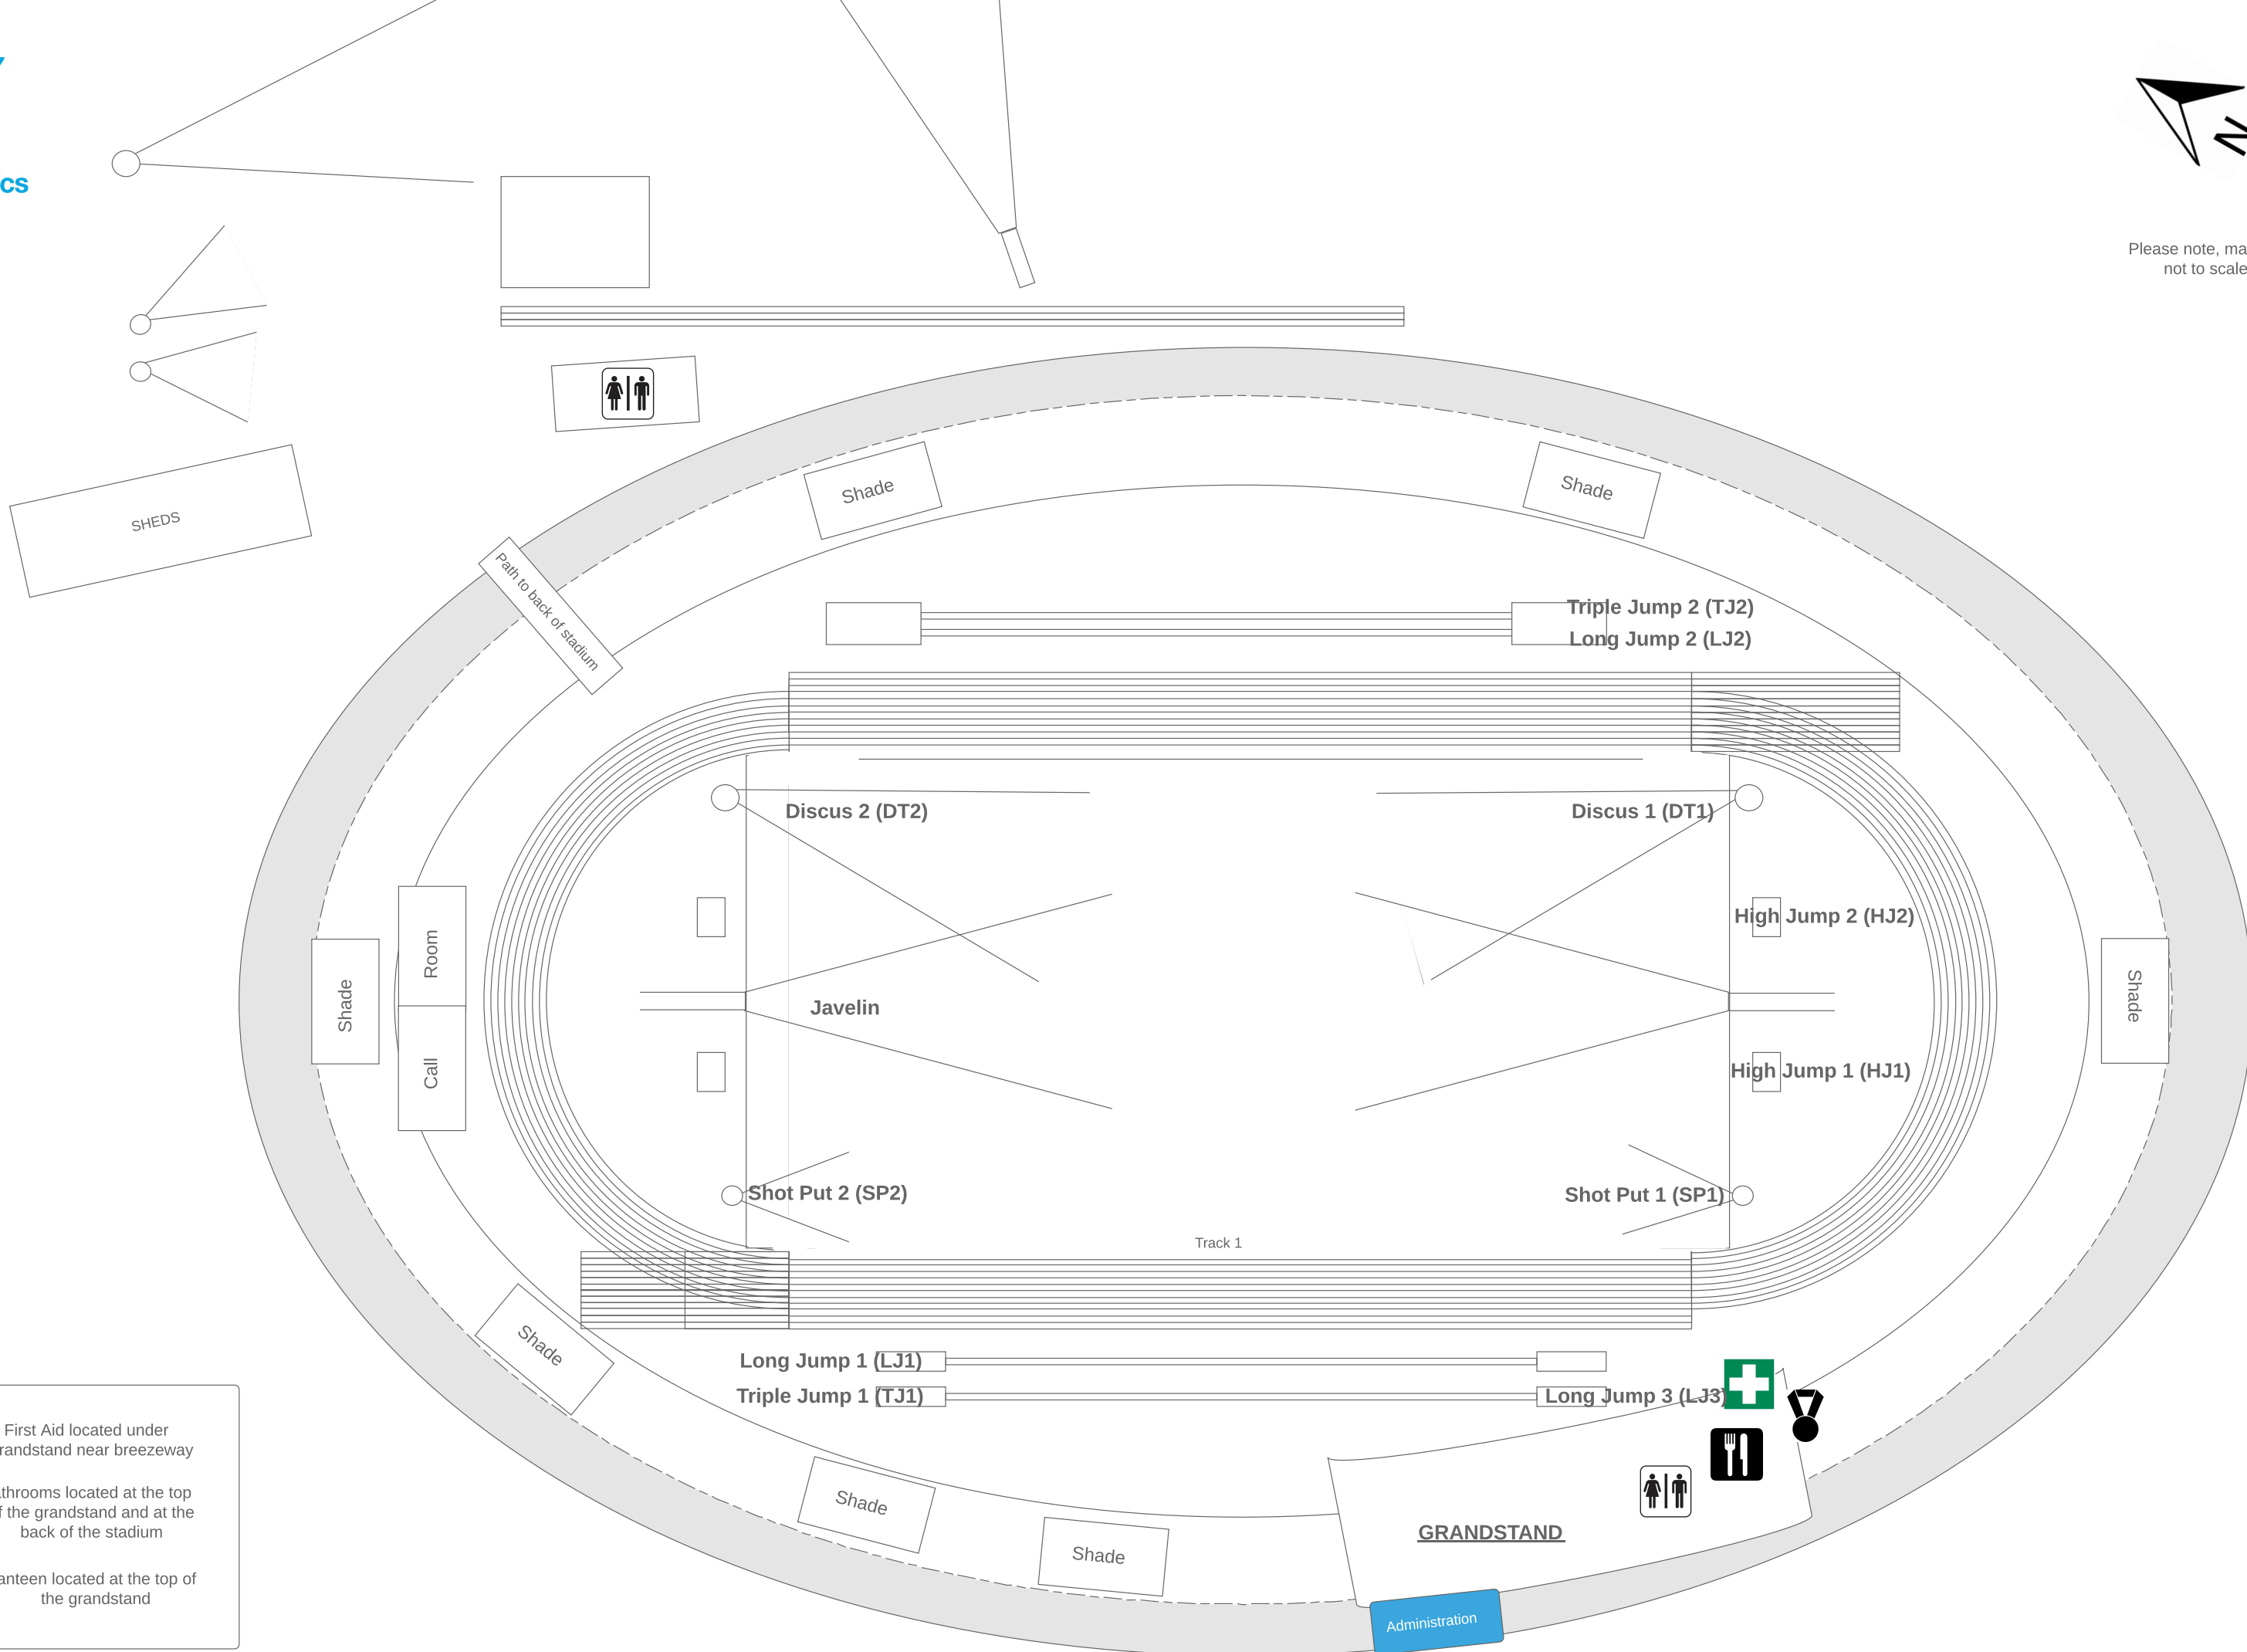

Please note, map is not to scale

 First Aid located under grandstand near breezeway

 Bathrooms located at the top of the grandstand and at the back of the stadium

 Canteen located at the top of the grandstand