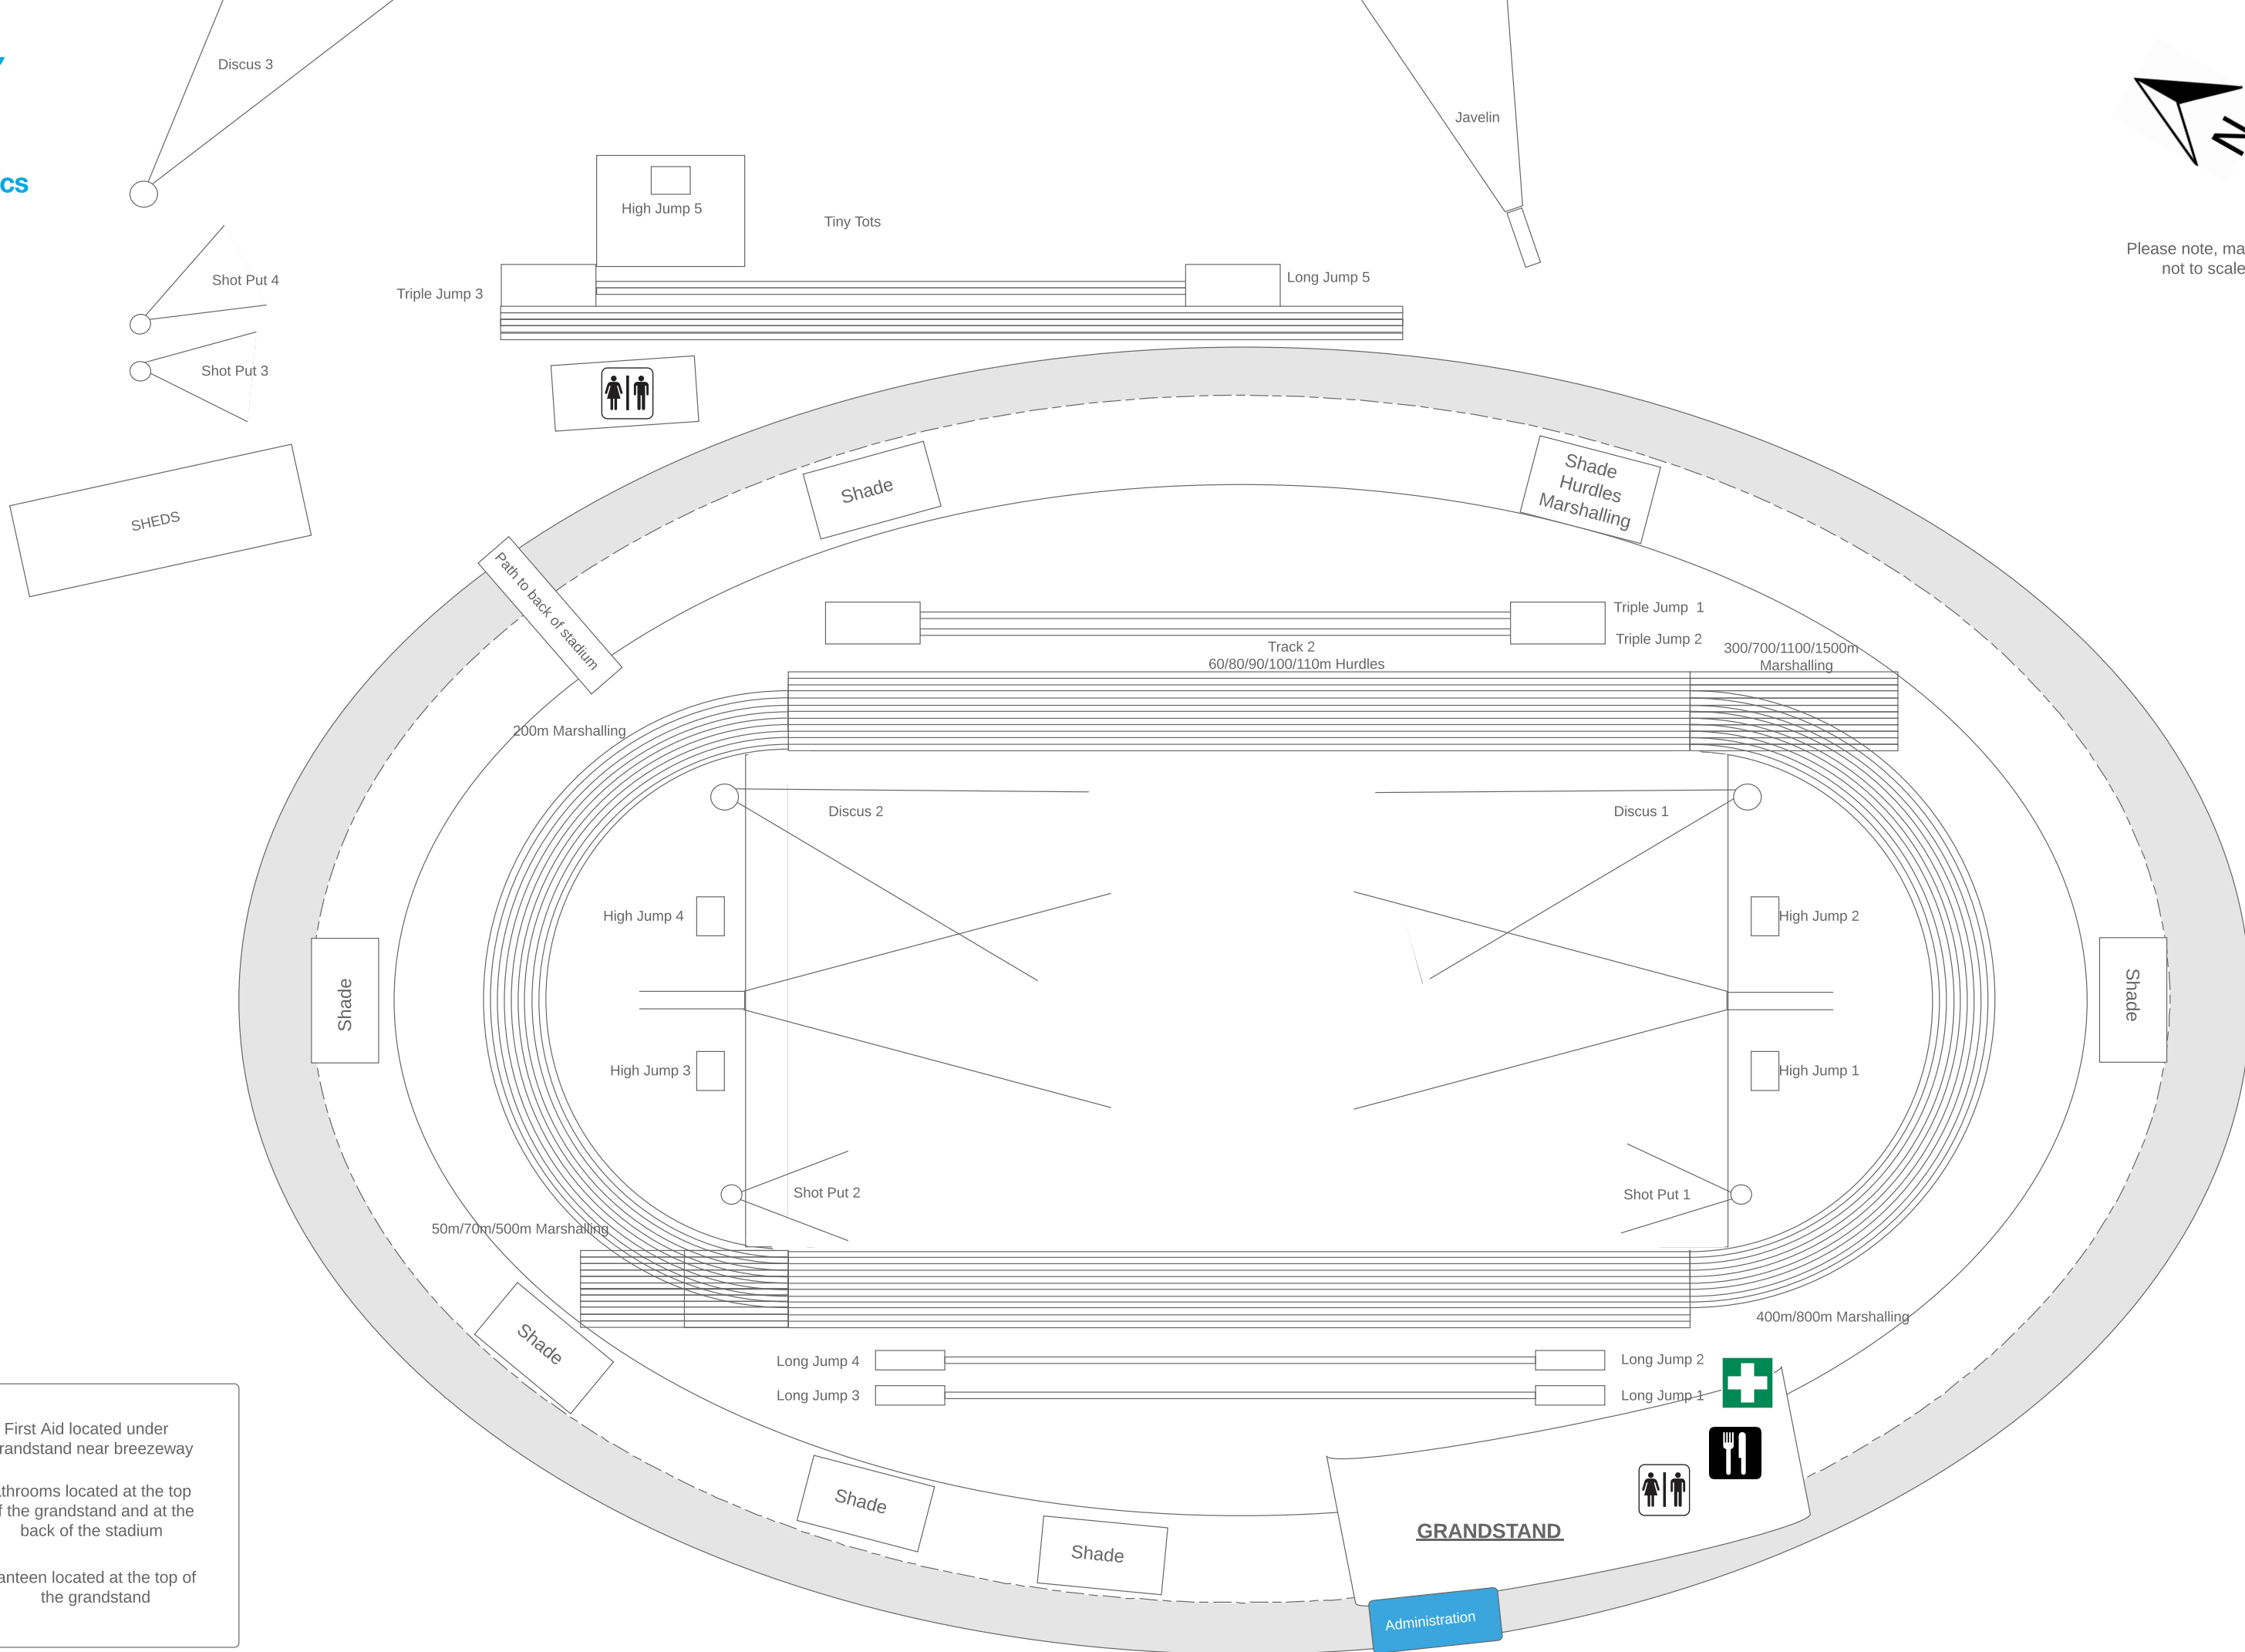

Please note, map is not to scale

-  First Aid located under grandstand near breezeway
-  Bathrooms located at the top of the grandstand and at the back of the stadium
-  Canteen located at the top of the grandstand