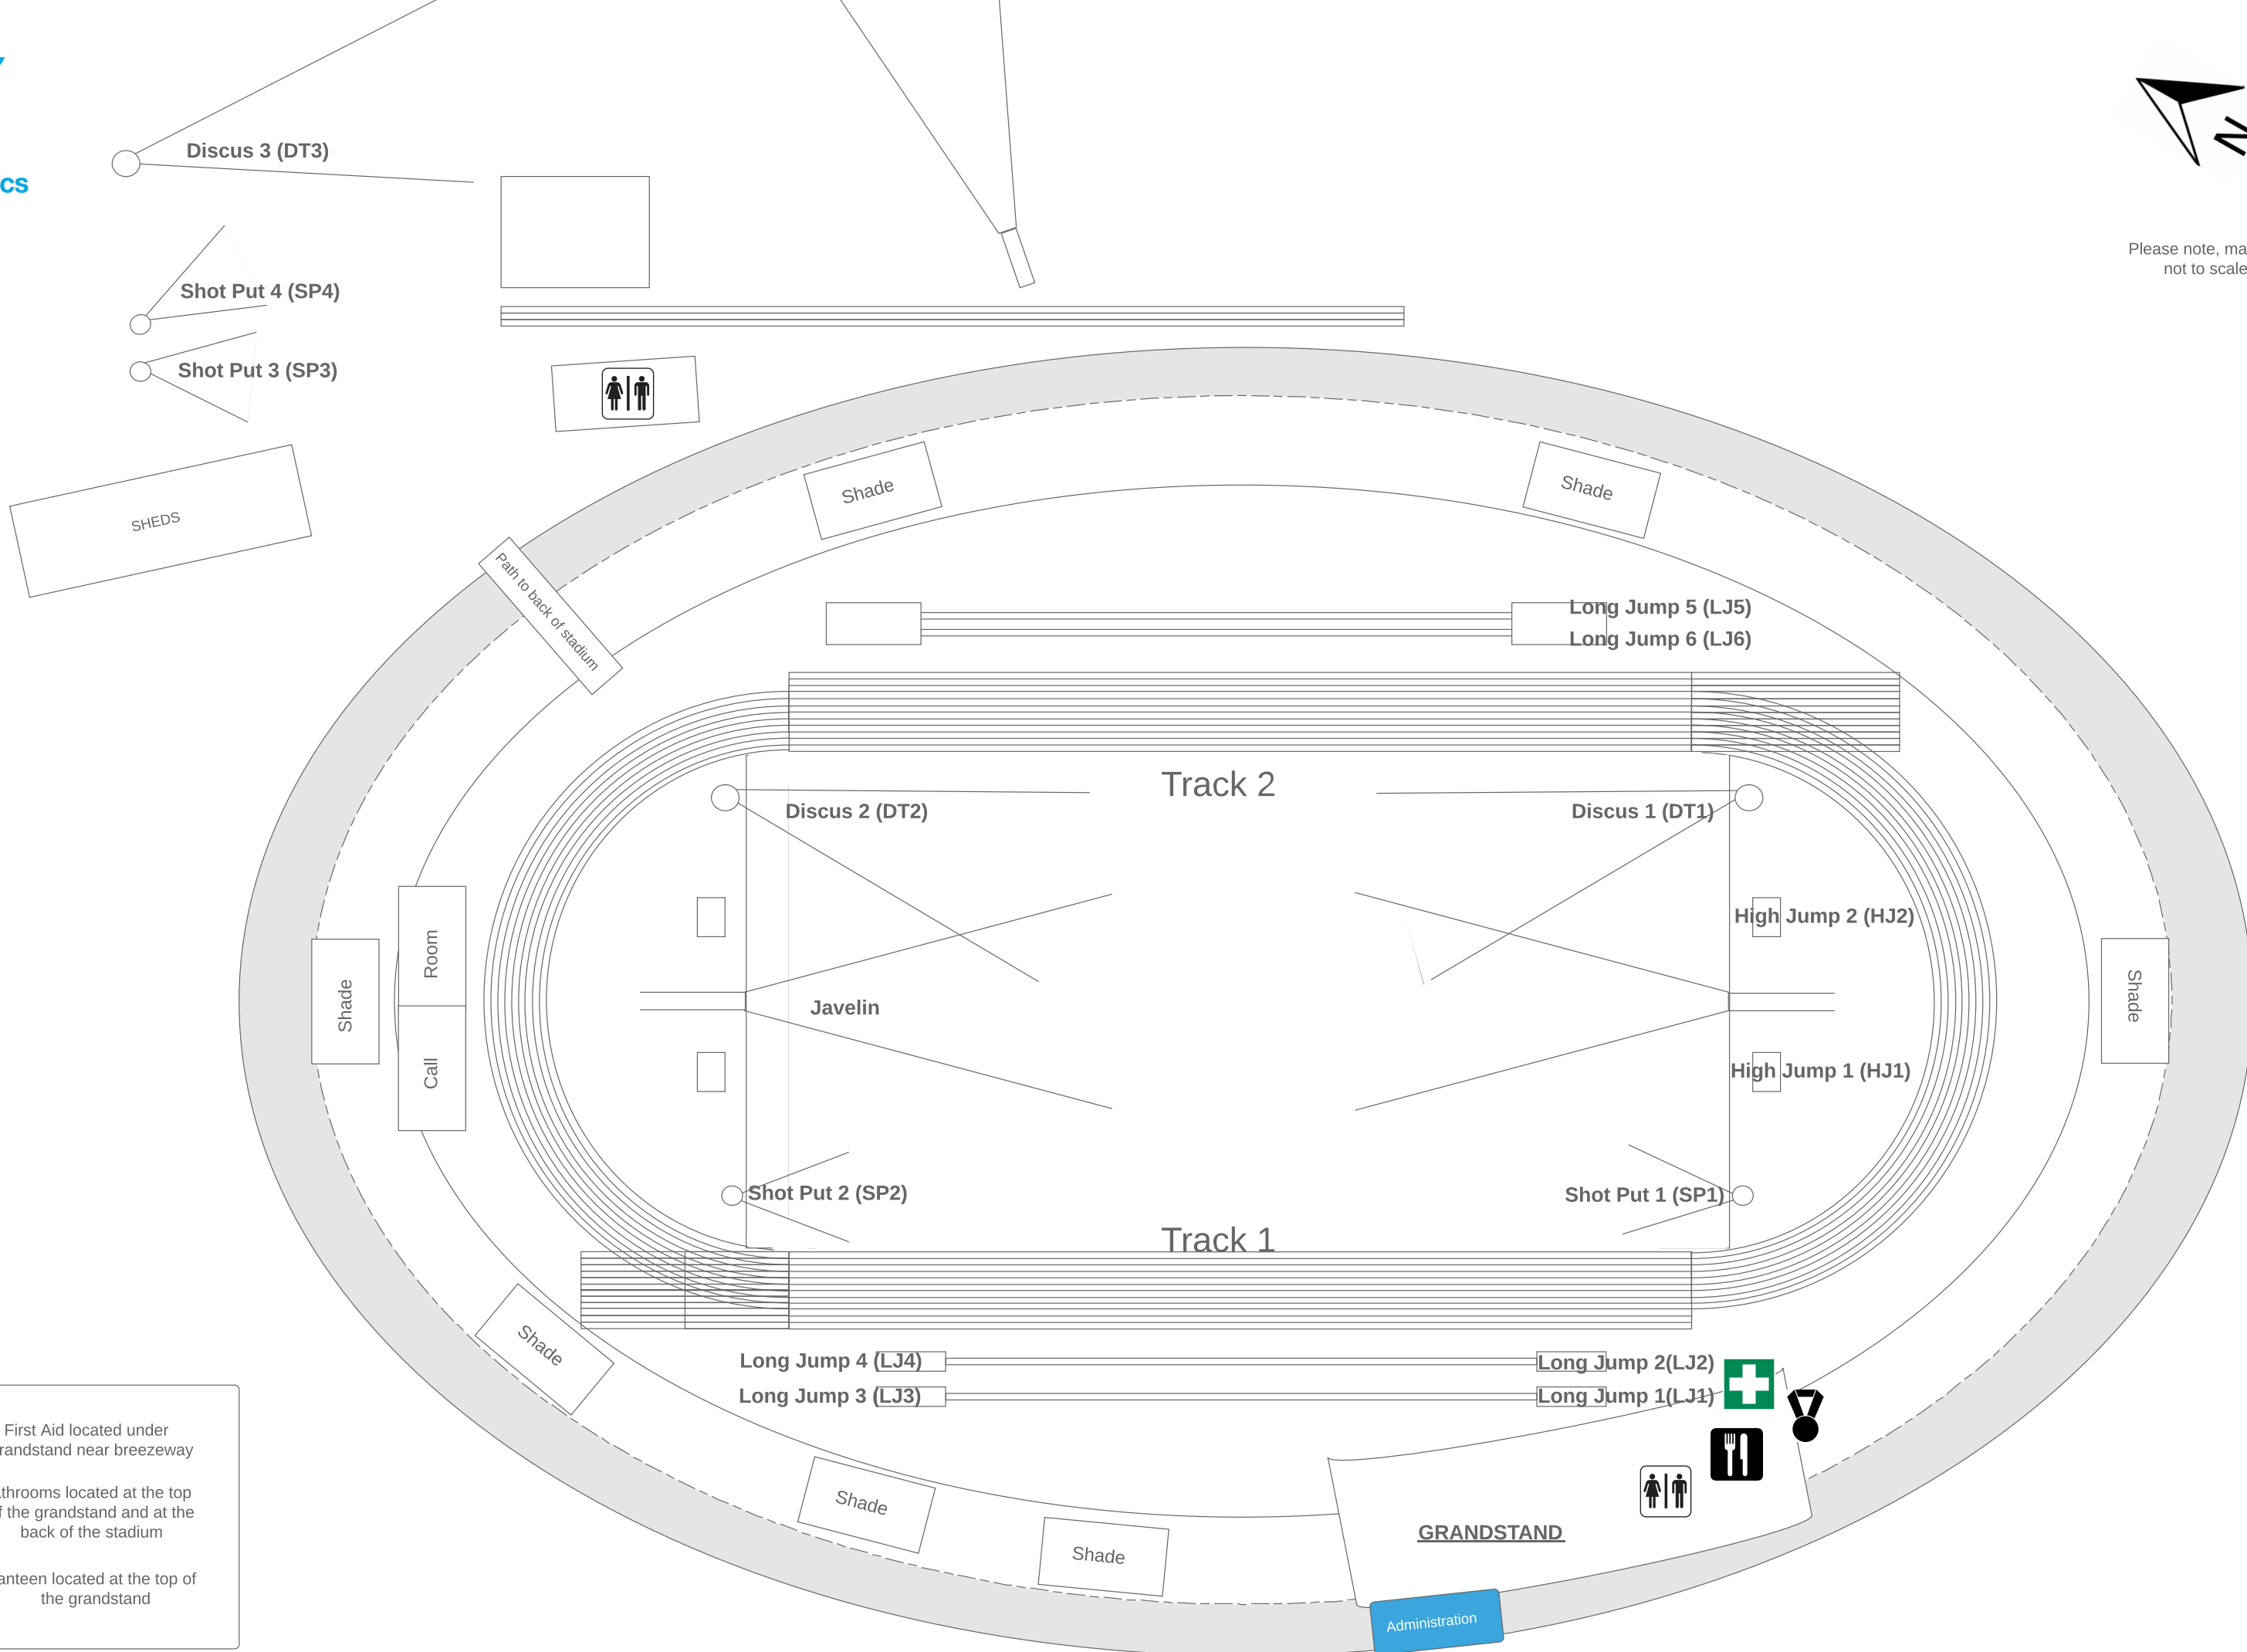

Please note, map is not to scale

-  First Aid located under grandstand near breezeway
-  Bathrooms located at the top of the grandstand and at the back of the stadium
-  Canteen located at the top of the grandstand