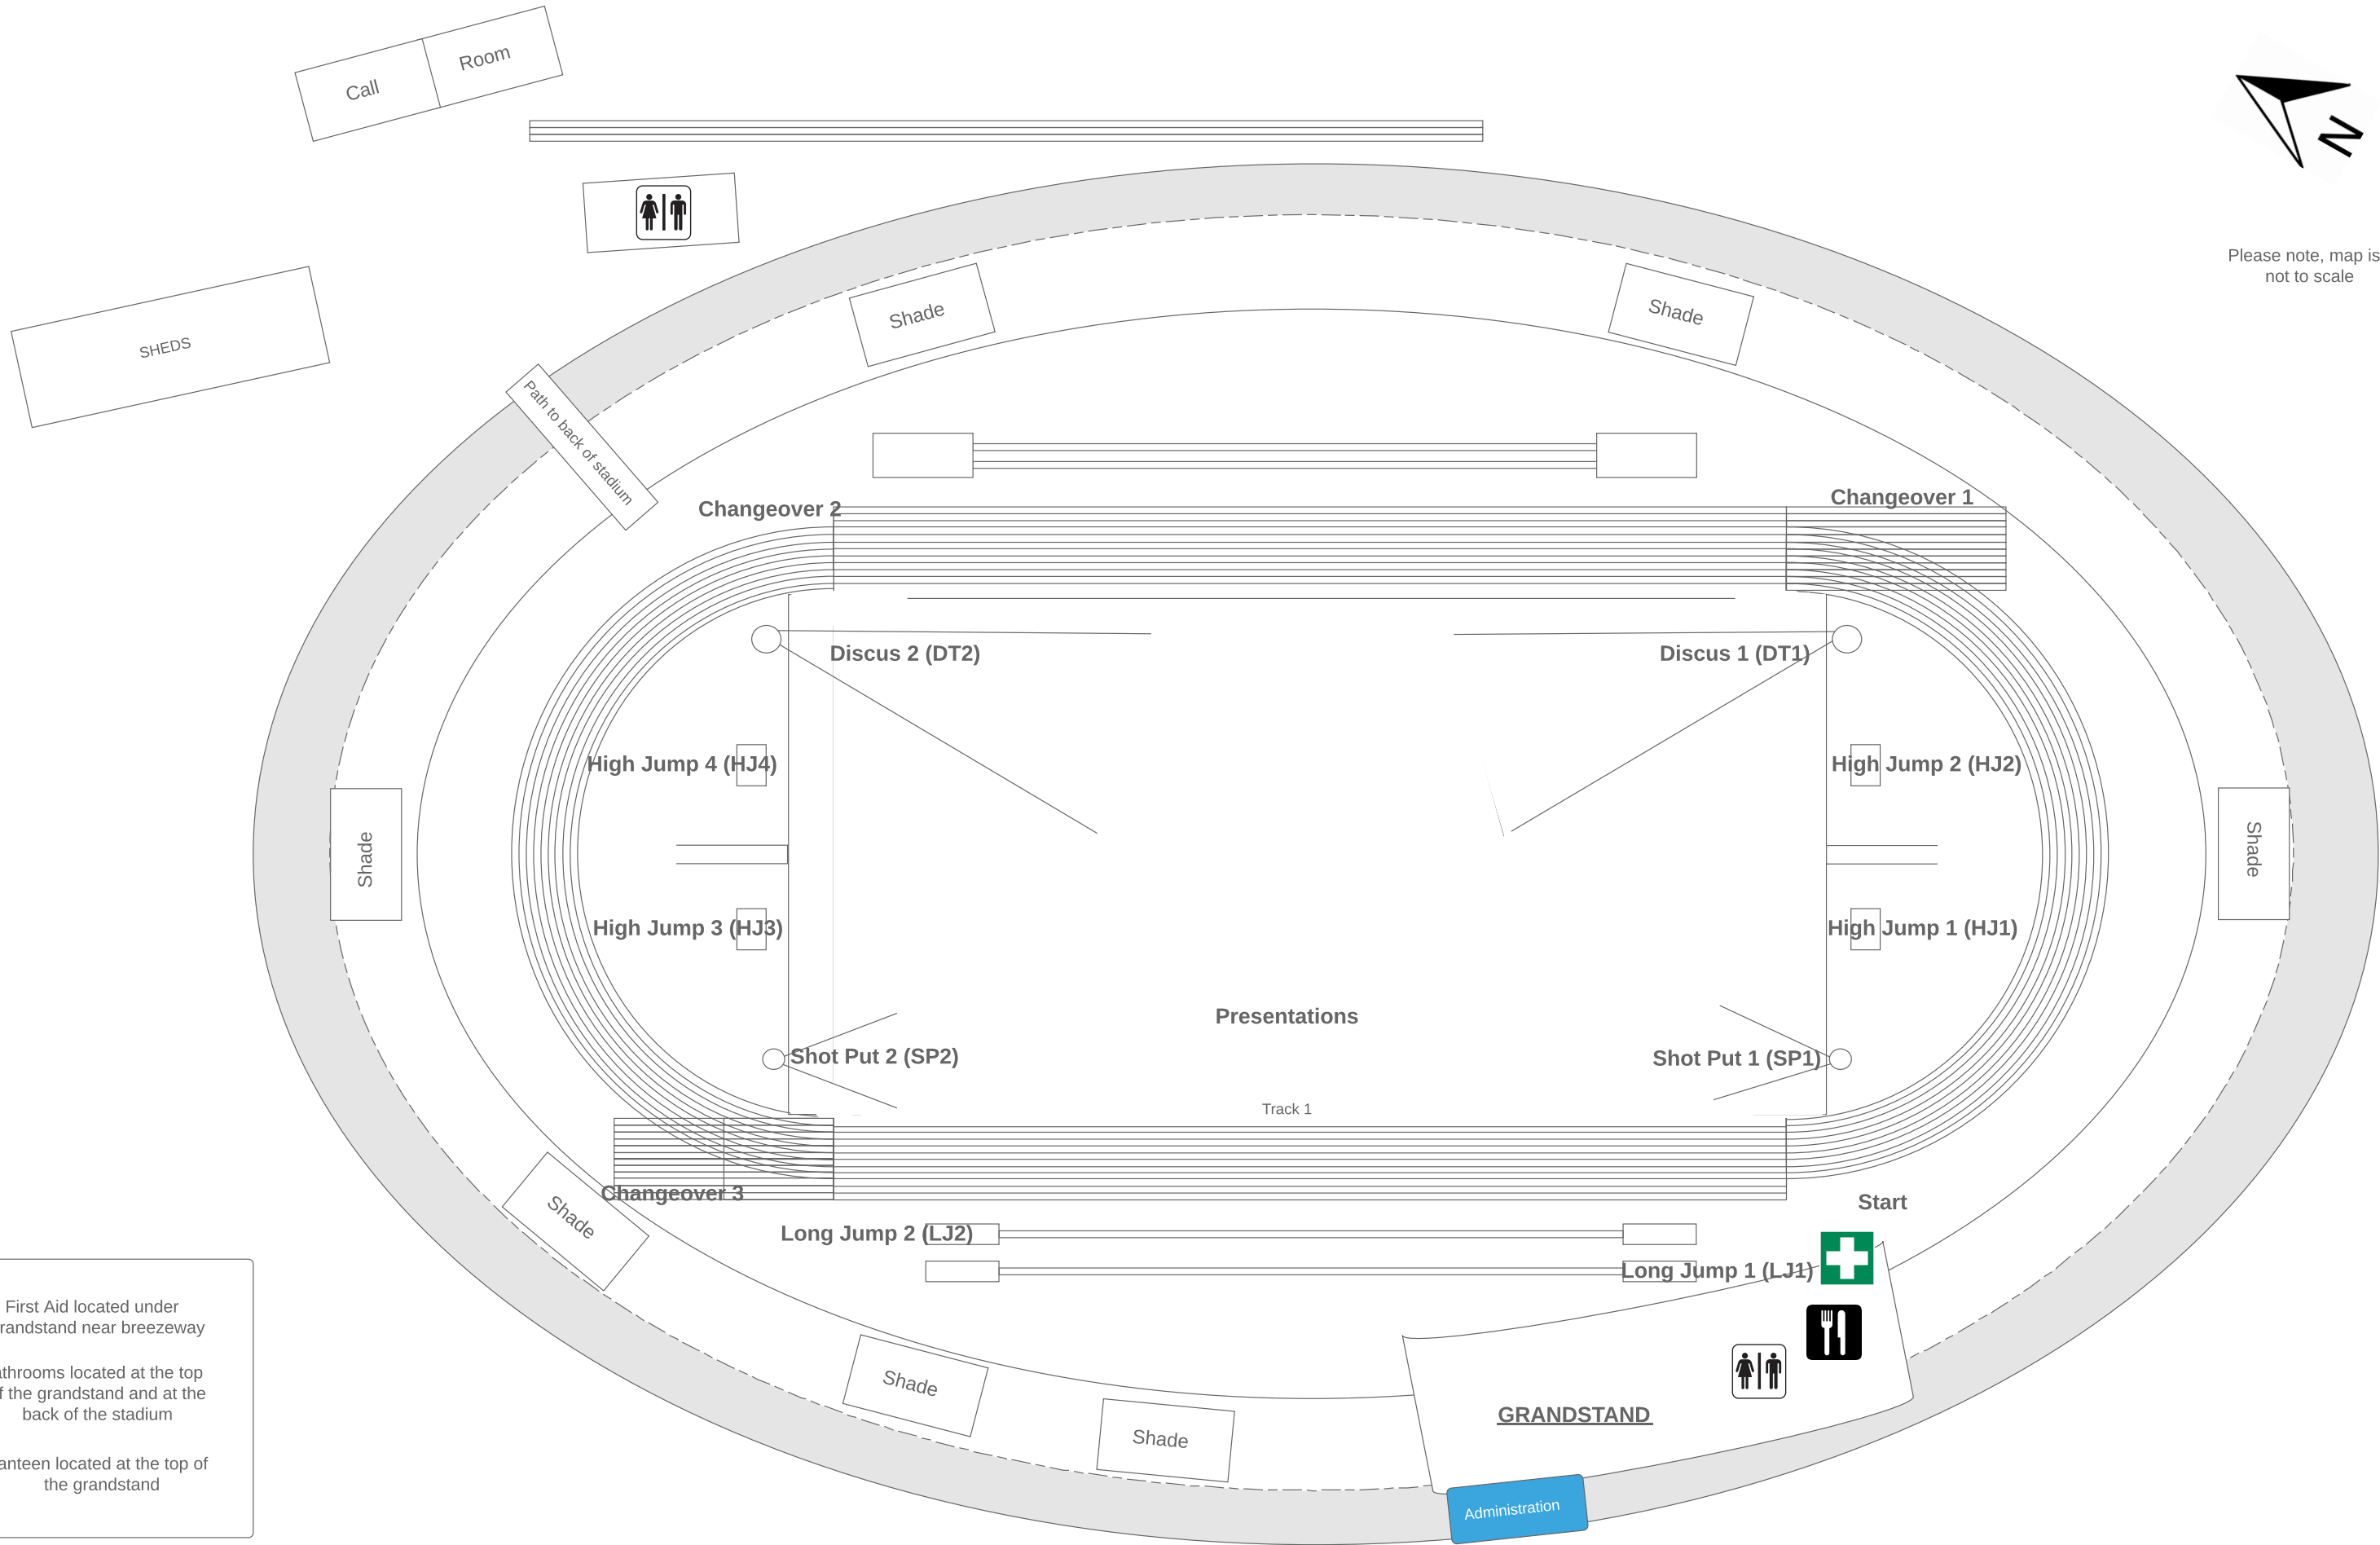

Please note, map is not to scale

-  First Aid located under grandstand near breezeway
-  Bathrooms located at the top of the grandstand and at the back of the stadium
-  Canteen located at the top of the grandstand

Stadium Entry

Stadium Exit

For any questions regarding this event, please head to the front of the stadium to the Administration Tent