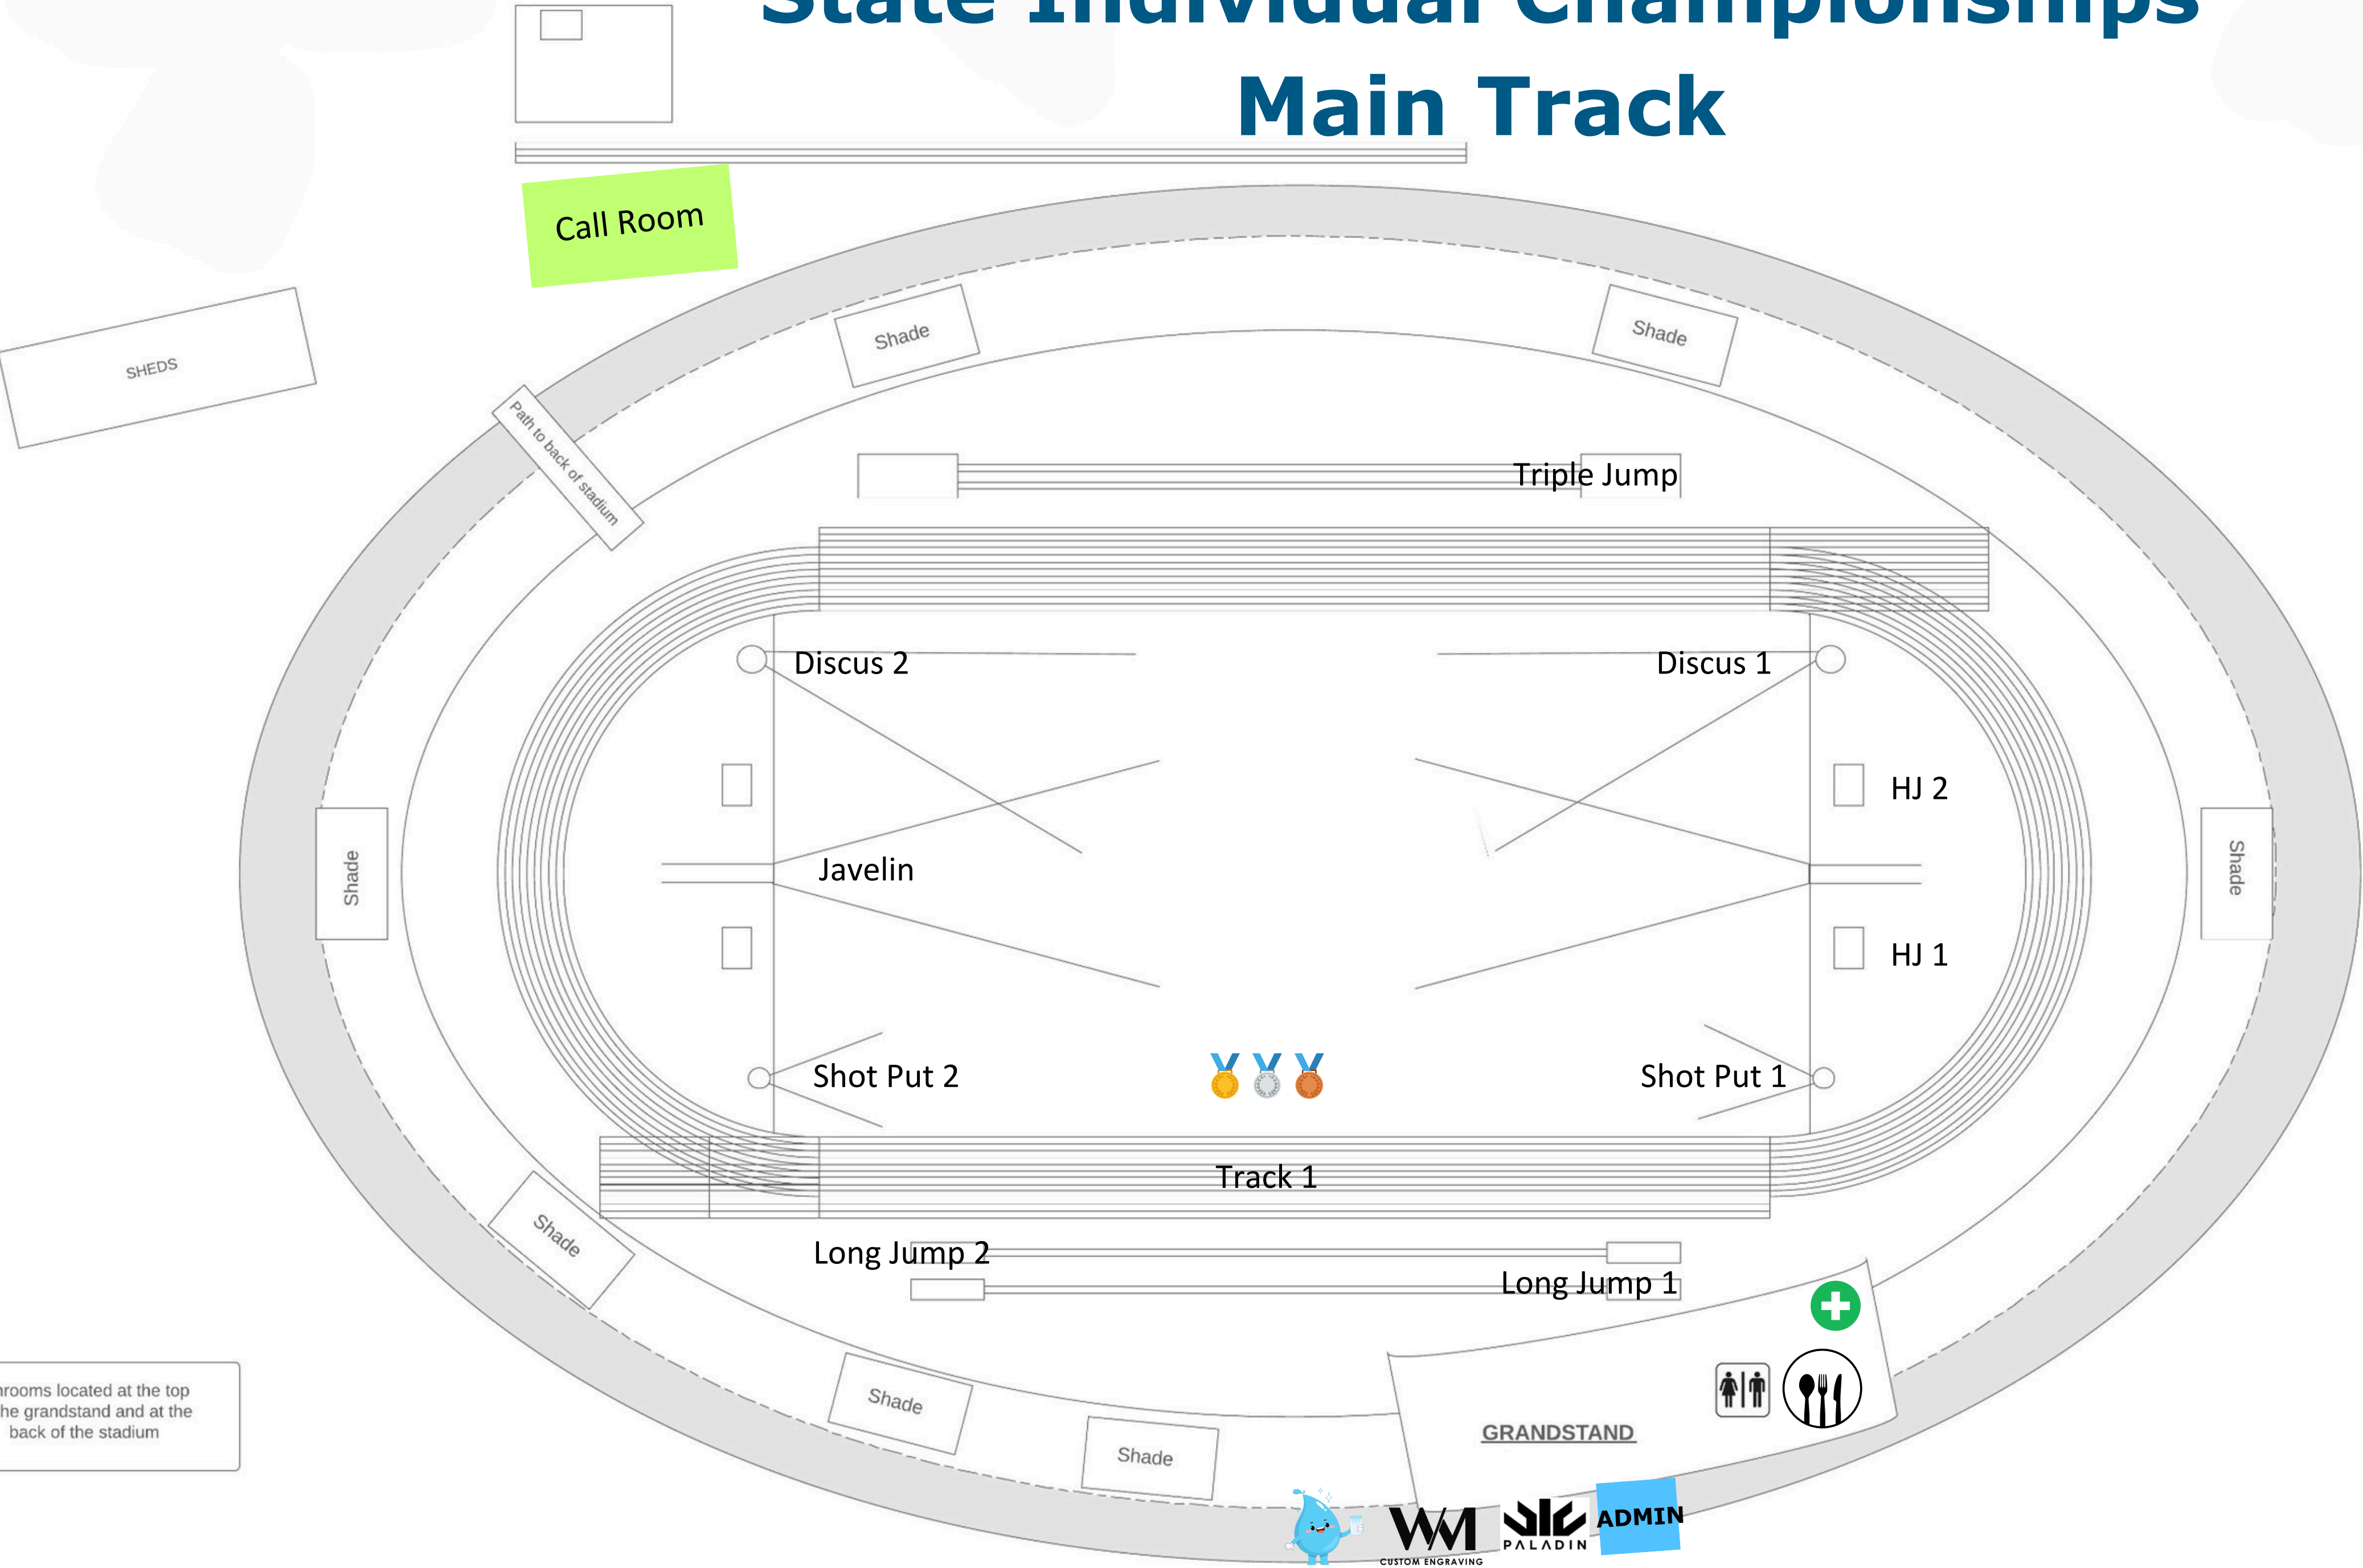

State Individual Championships Main Track

Call Room

SHEDS

Path to back of stadium

Shade

Shade

Triple Jump

Discus 2

Discus 1

HJ 2

Shade

Javelin

HJ 1

Shade

Shot Put 2

Shot Put 1

Track 1

Shade

Long Jump 2

Long Jump 1

Bathrooms located at the top of the grandstand and at the back of the stadium

GRANDSTAND

Shade

Shade