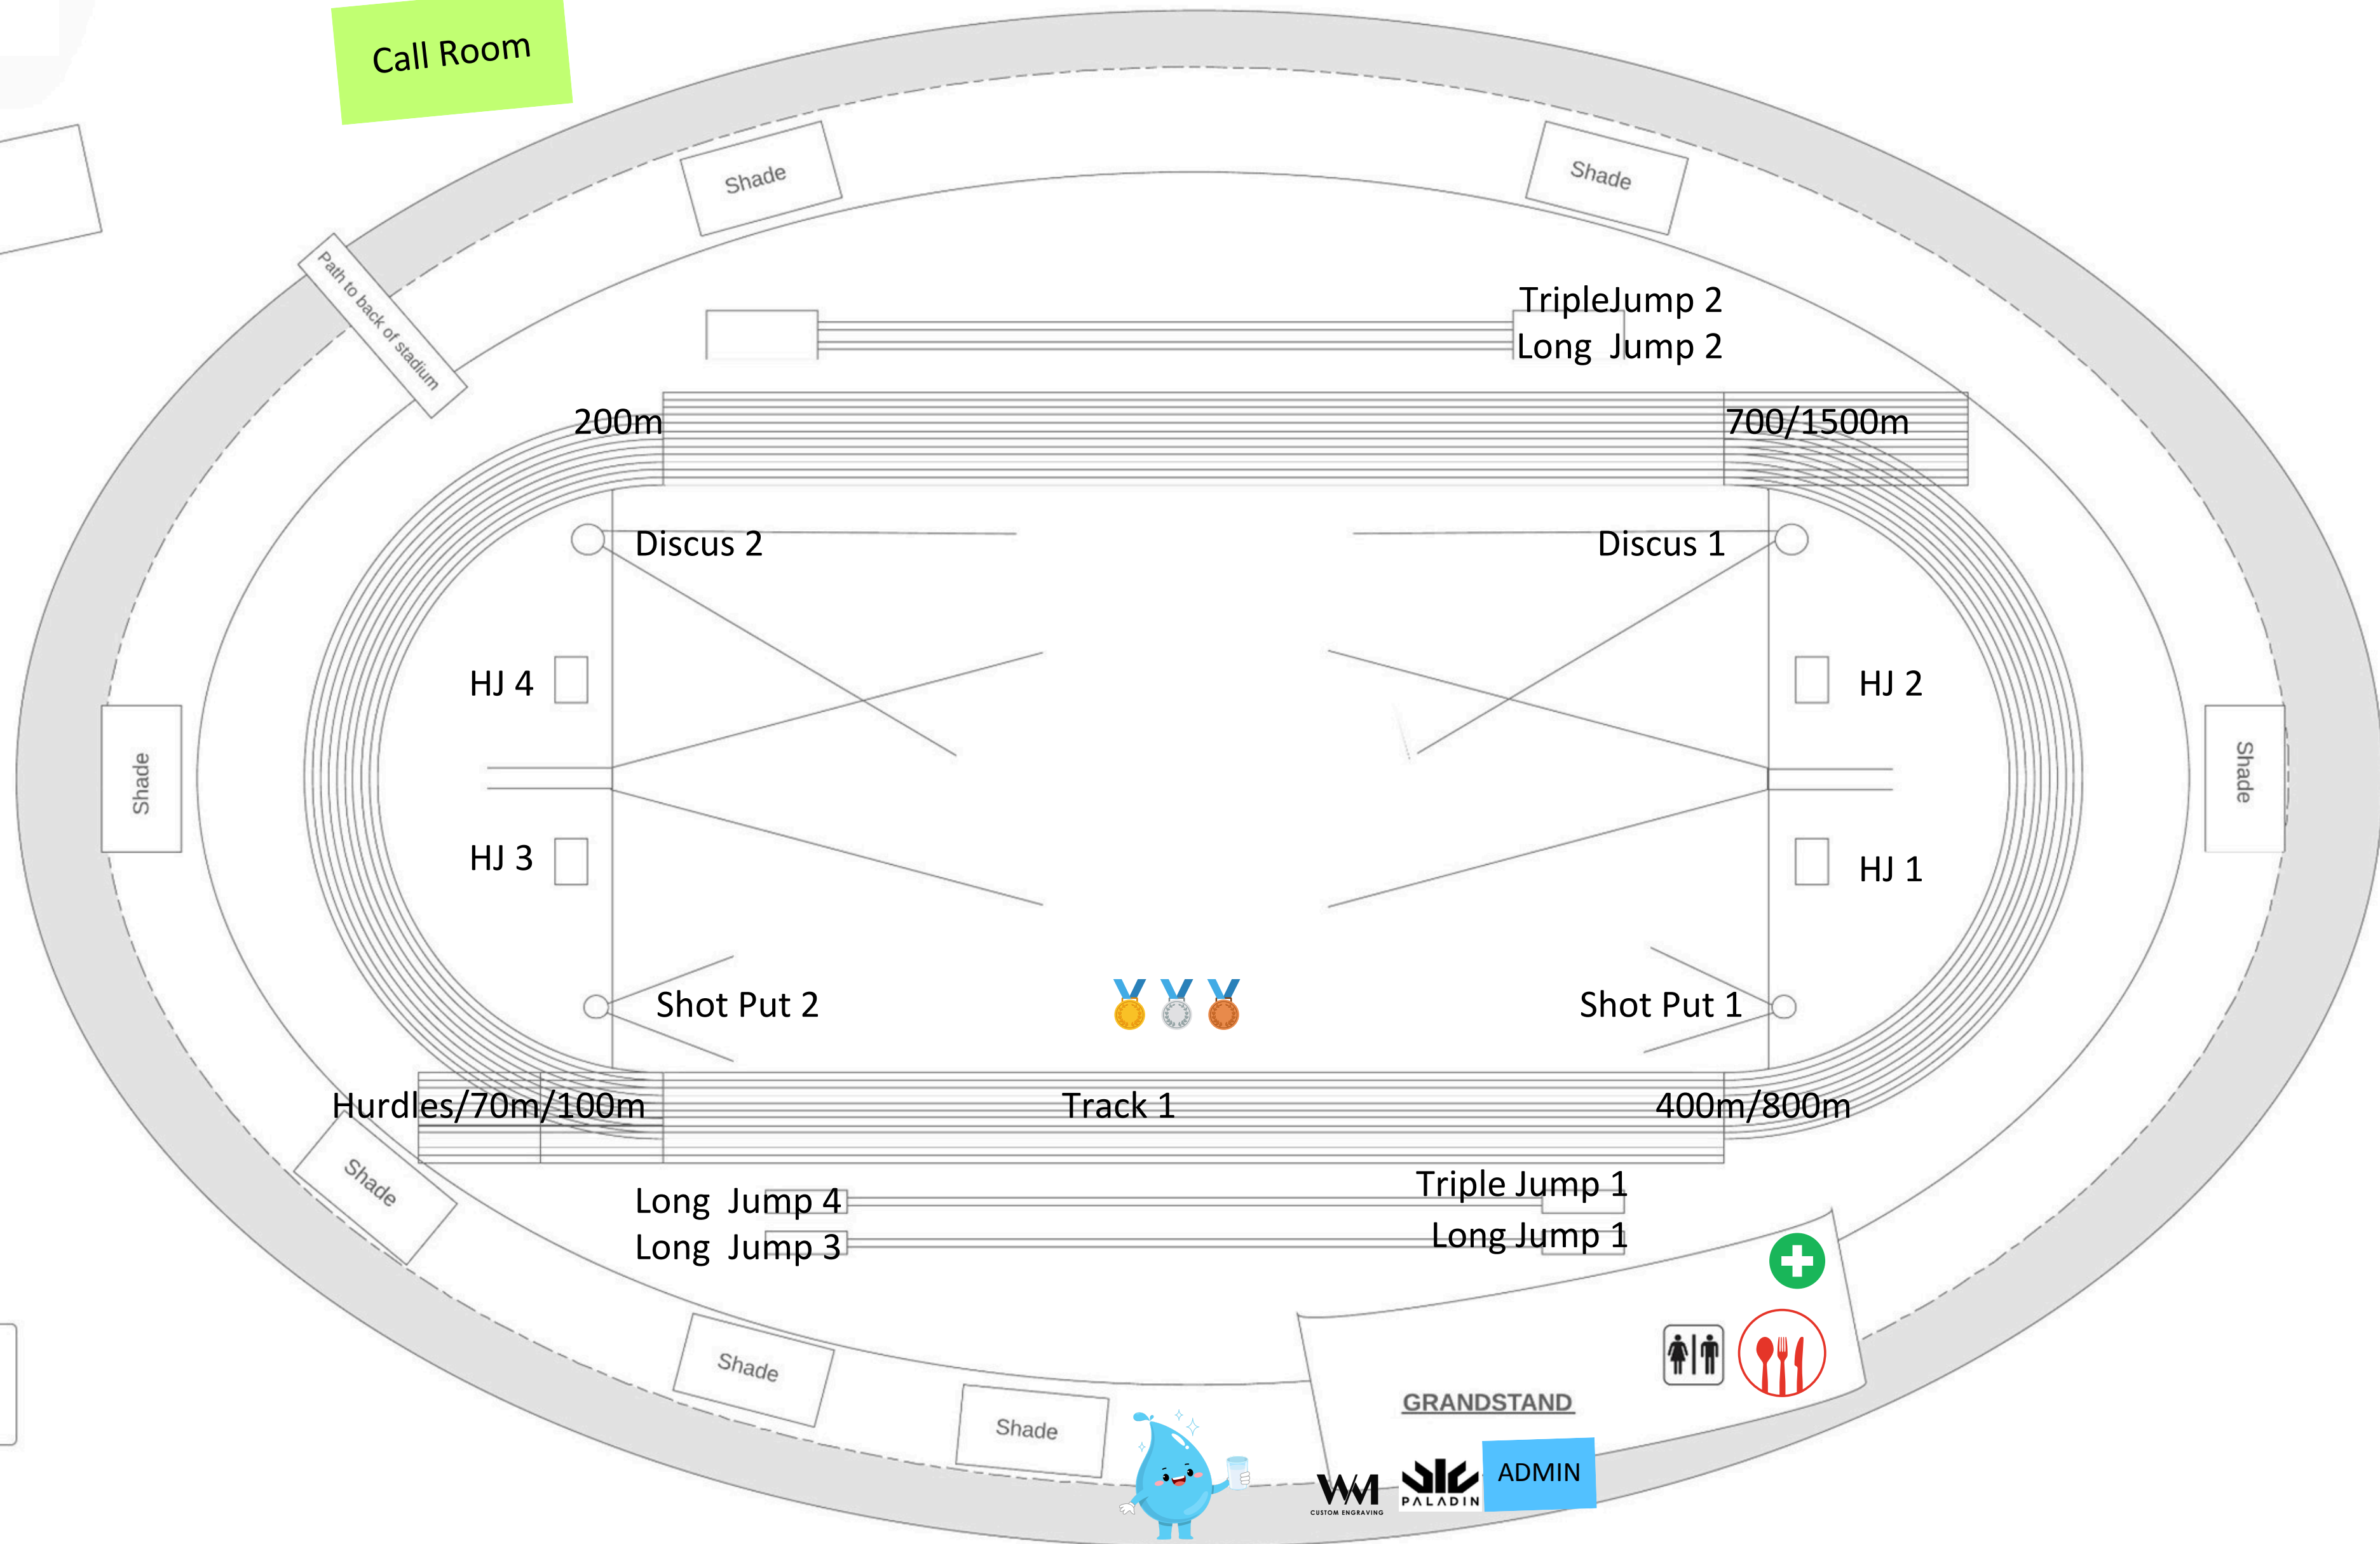

State Challenge Main Track

Call Room

SHEDS

Bathrooms located at the top of the grandstand and at the back of the stadium

GRANDSTAND

ADMIN

WAL PALADIN

Please note, map is not to scale

Javelin

Australian Centre for Sports Aerodynamics

Beach Volleyball

Gym

SHEDS

Path to back of stadium