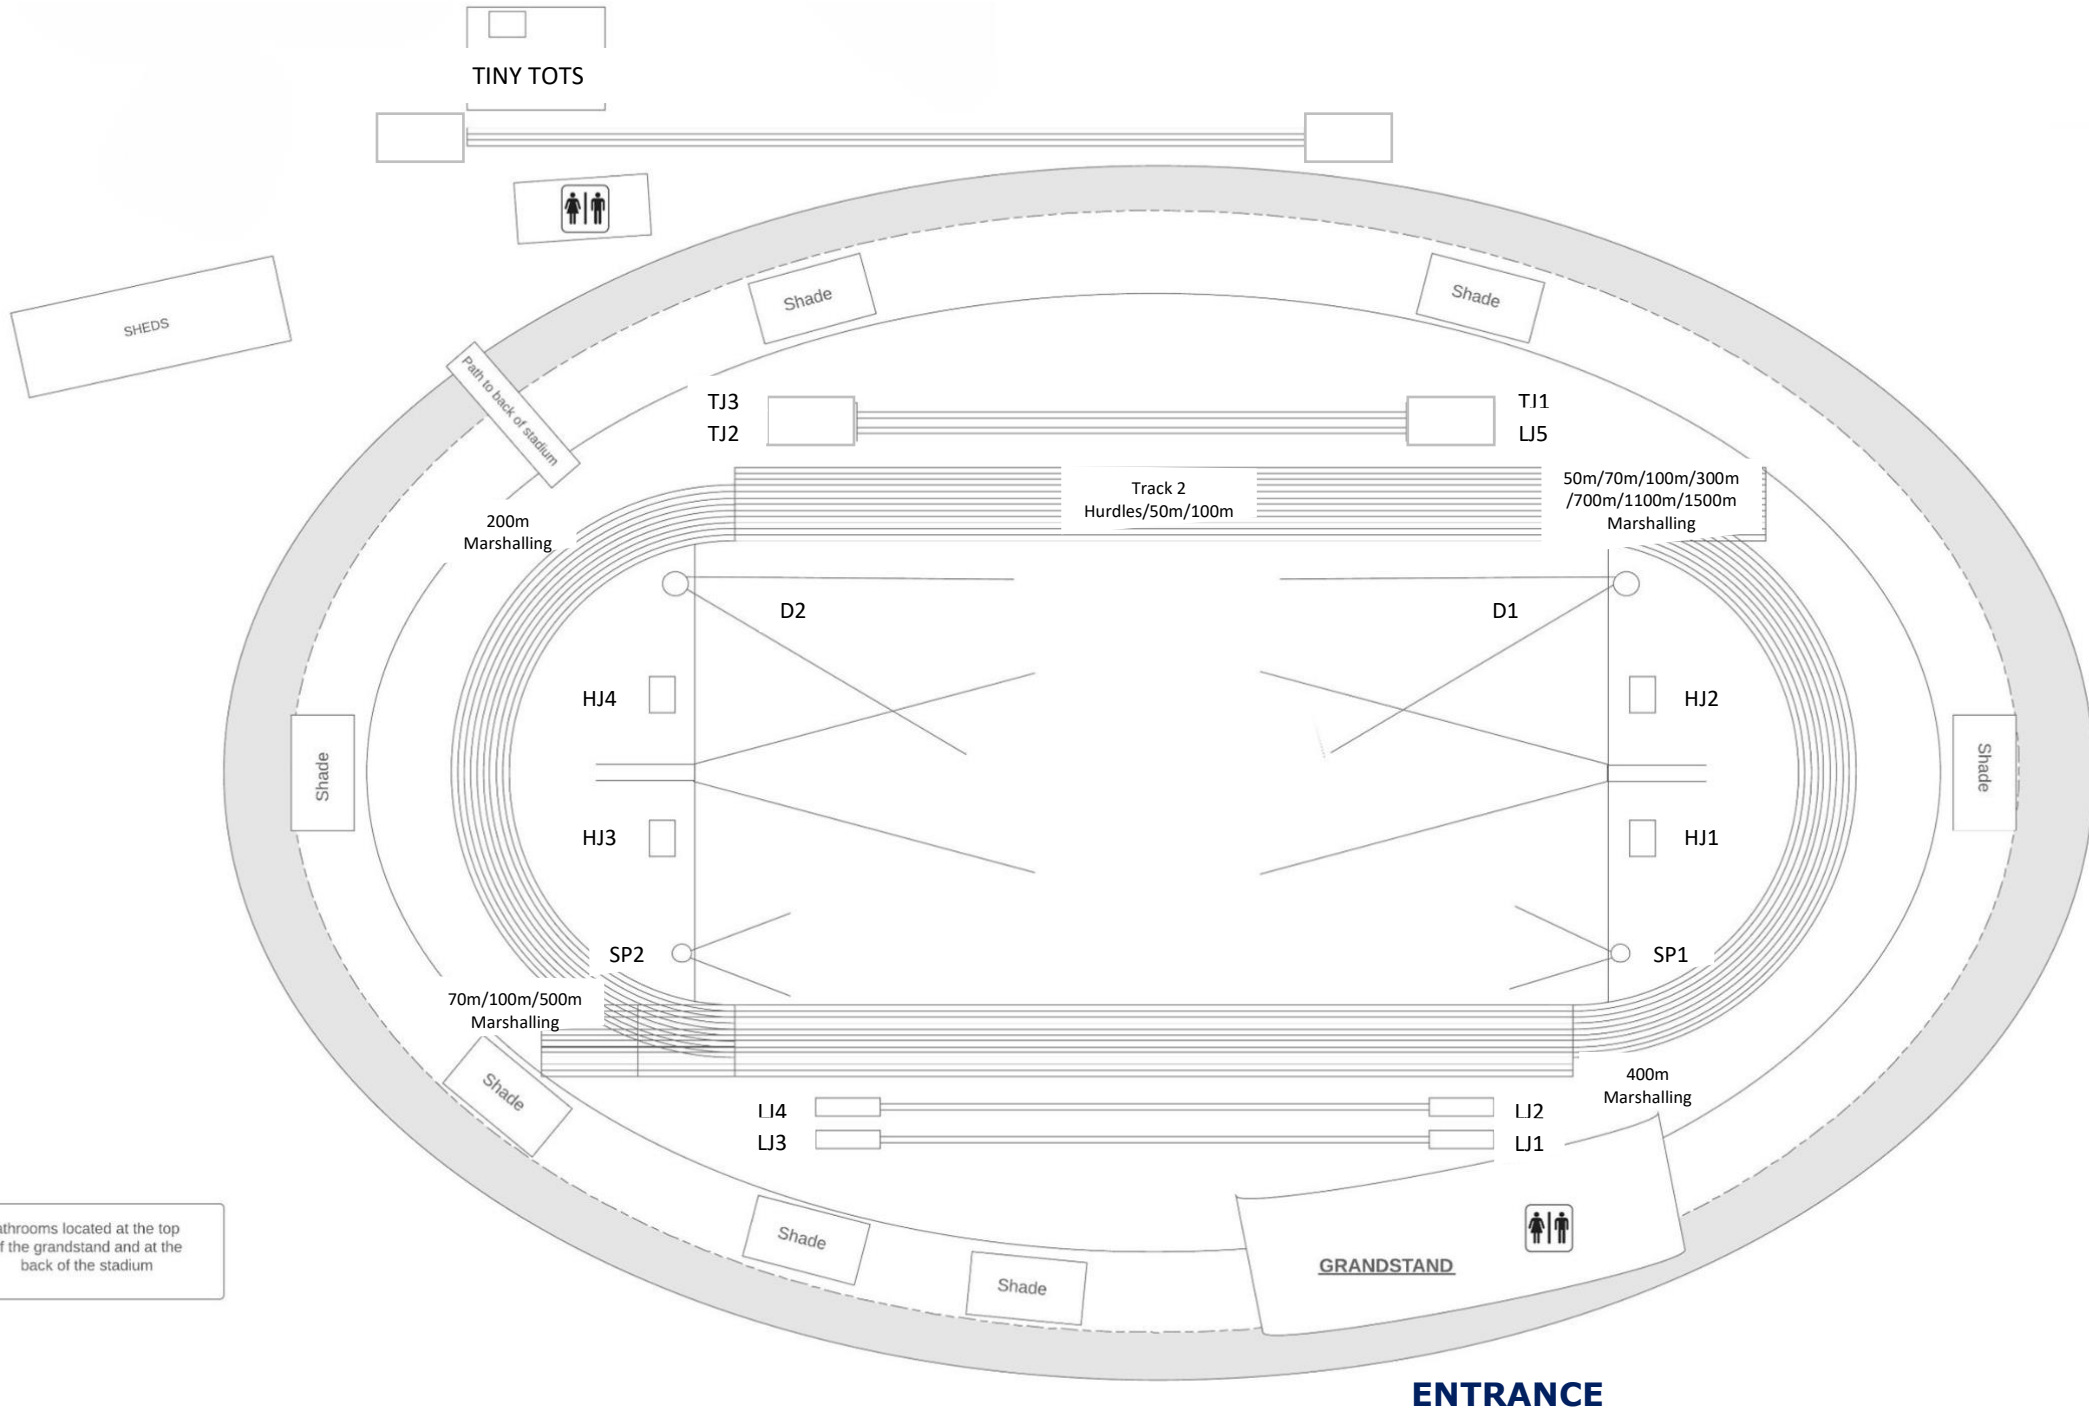

# Club Seating Allocation – PB Classic II

Bathrooms located at the top of the grandstand and at the back of the stadium

# State PB Classic II - Warm Up Area

Please note, map is not to scale