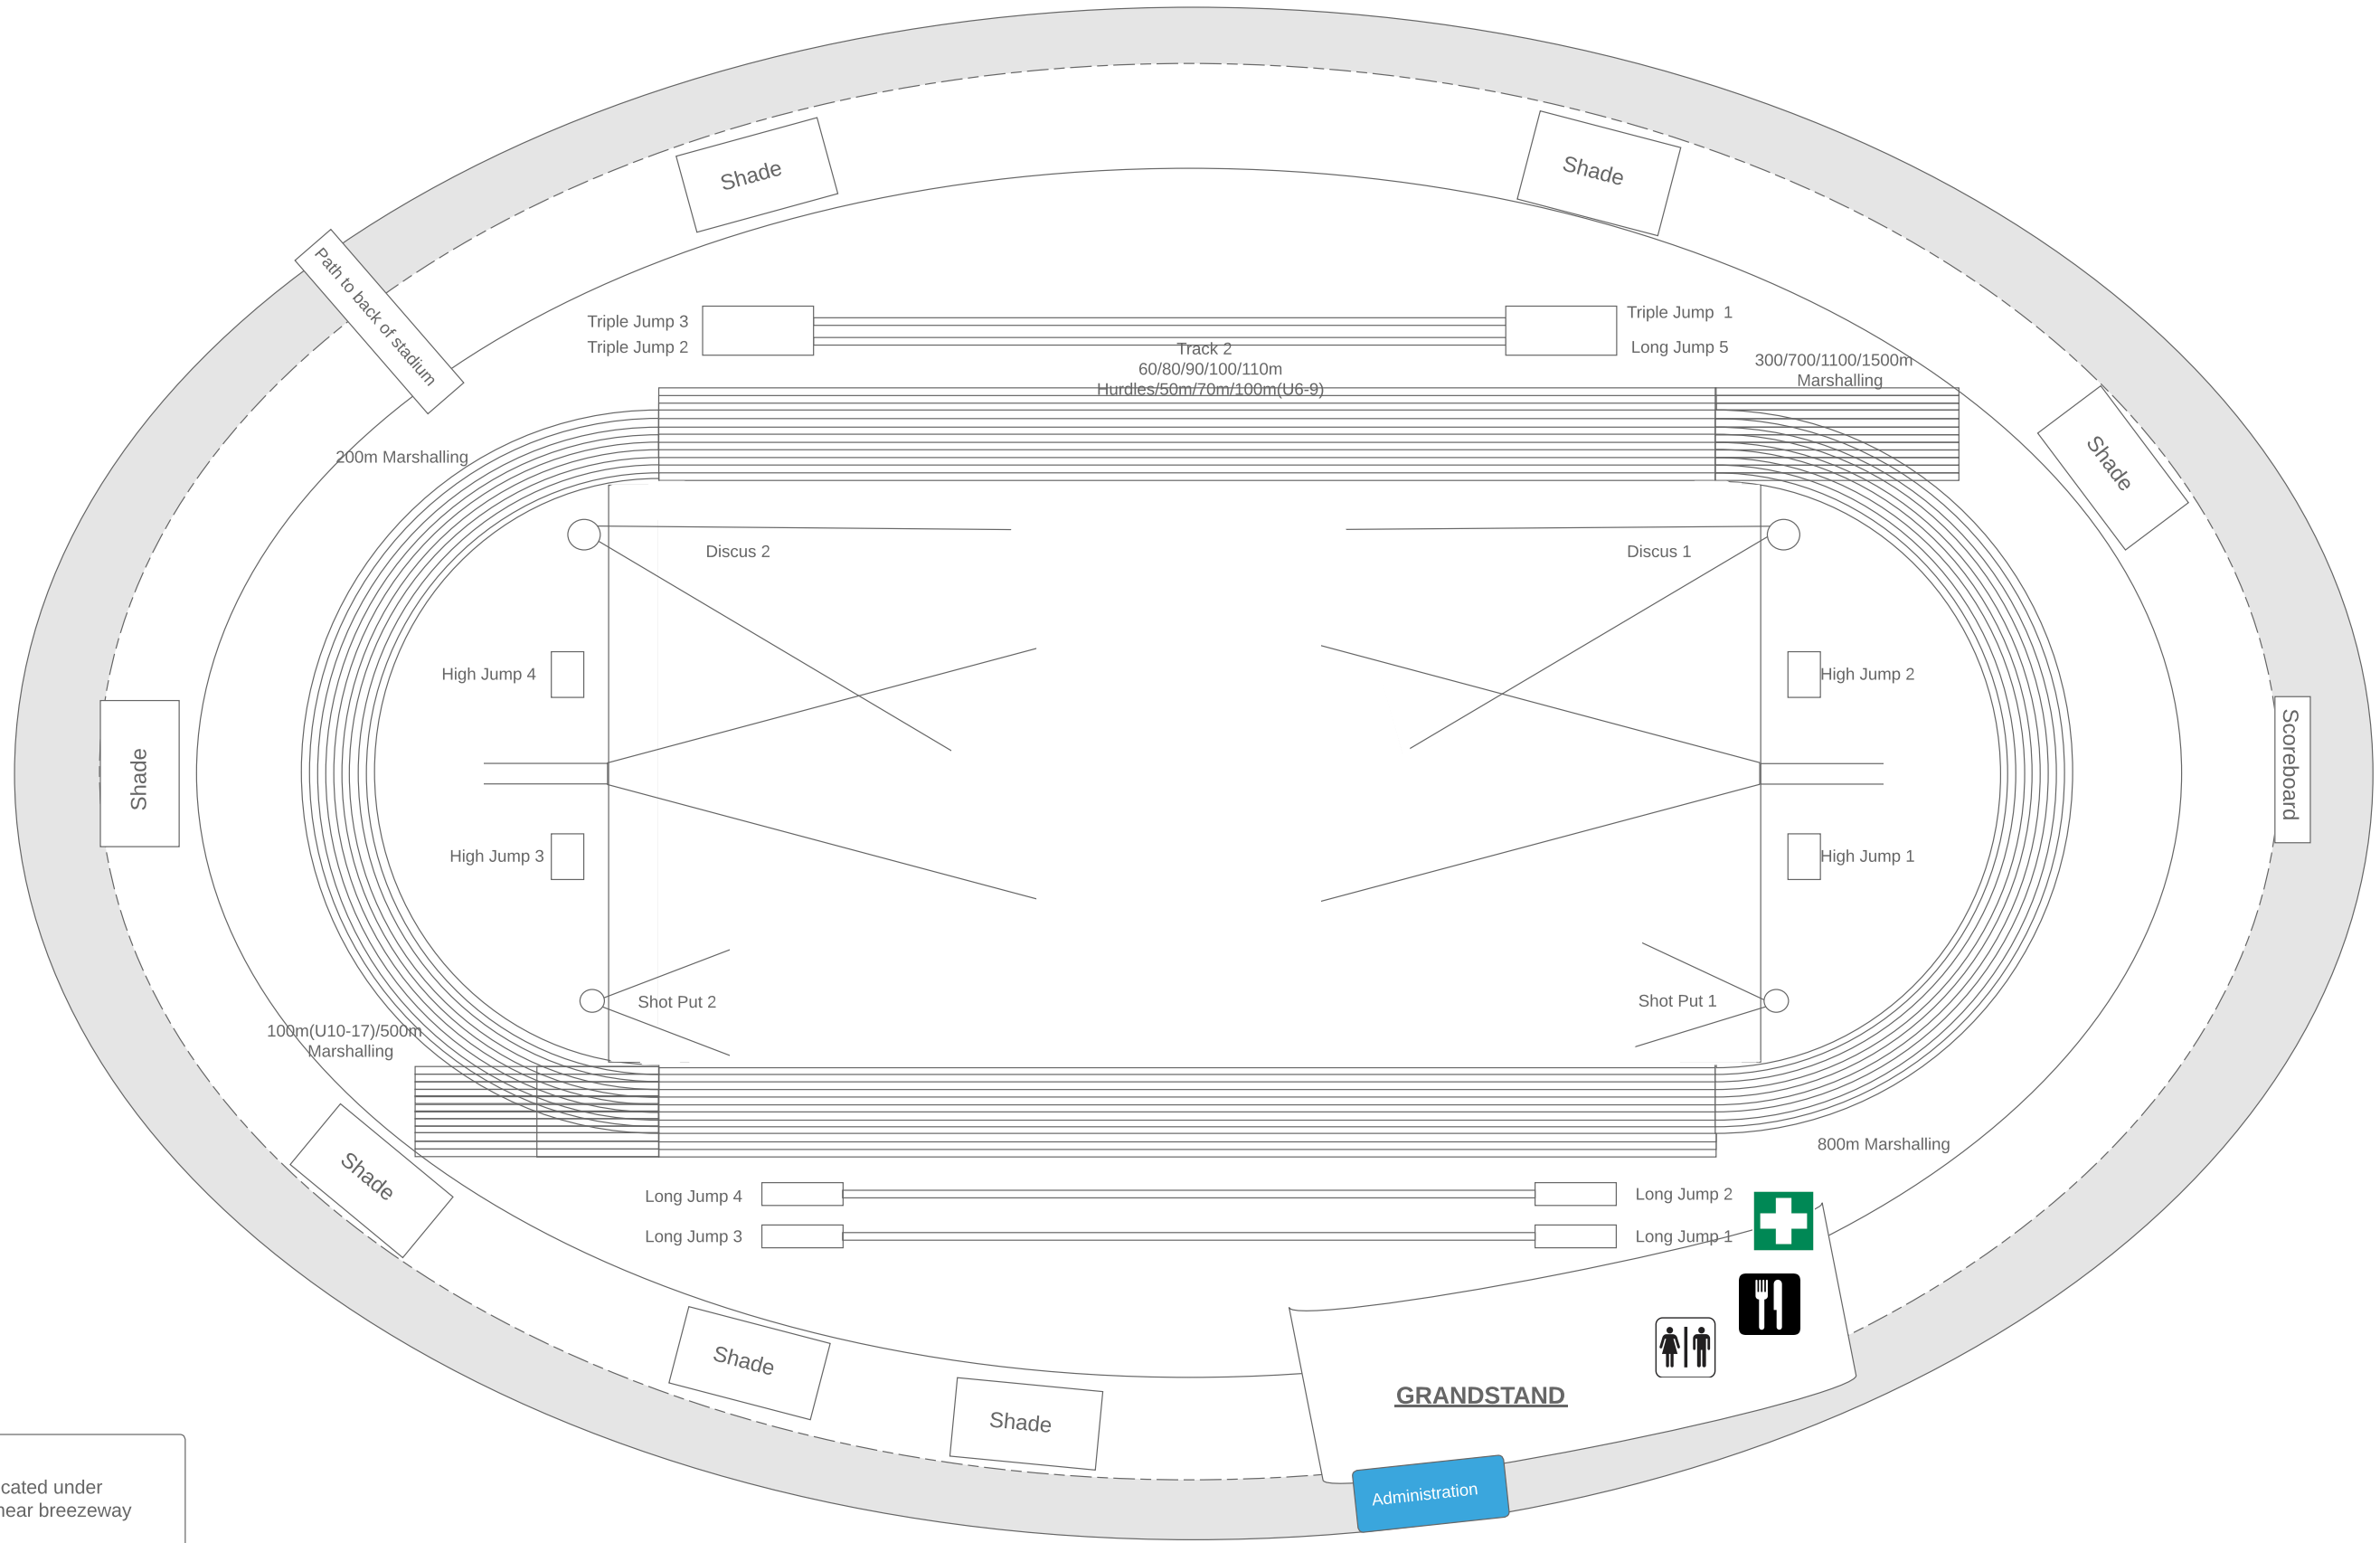

Please note, map is not to scale

-  First Aid located under grandstand near breezeway
-  Bathrooms located at the top of the grandstand and at the back of the stadium
-  Canteen located at the top of the grandstand

For any questions regarding this event, please head to the front of the stadium to the Administration Tent

Please note, map is not to scale